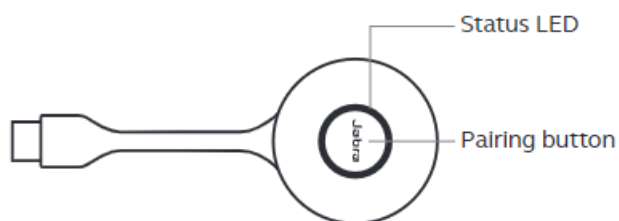

Jabra Link 400a USB-A, DECT, MS, EMEA/APAC

What do the LEDs on the Jabra Link 400 mean?

Here is an overview of the Jabra Link 400 DECT adapter and an explanation of the LED colors and corresponding statuses.

The explanation is in English. For translated versions, check the available languages of the user manual in the **Product documents** section.

- Connected to headset
- Active call
- Music playback
- Microphone muted
- Call on hold
- Connected to Microsoft Teams*
- Firmware updating
- ☀ Microsoft Teams notification*
- ☀ Incoming call
- ☀ Pairing mode
- ☀ Voice guided settings menu
- ☀ Connected to multiple headsets
- ☀ Conference mode active