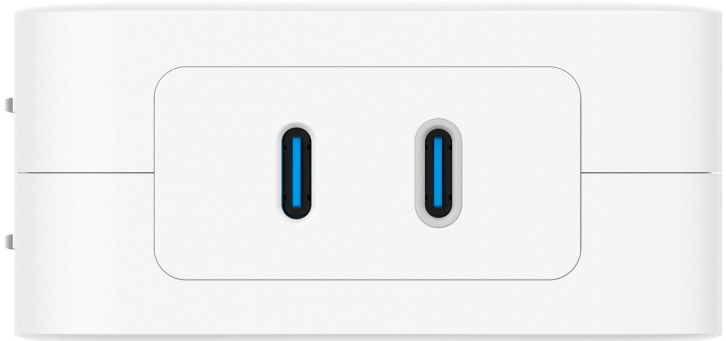

4XEM's 100W Wall Charger Dual USB-C

4XEM Part- 4XGAN010100WW

4XEM's 100W USB-C offers amazing charging power and speed with two USB ports capable of charging a variety of devices simultaneously. USB-A has long been a standard port allowing for charging or power to legacy and current devices; however, USB-C is rapidly becoming a new standard for charging devices, allowing for up to 100W charging for power at faster speeds. This device features 2x USB-C ports. Keep your USB devices charged on the go or at home reliably with 4XEM's USB-C Wall Charger.

Features:

- 100-Watt power budget
- 2x USB-C port
- Wall mounted charger
- Compatible with any USB charged device
- Compact travel size
- Rounded edges
- Fast Charging

Applications:

- Home
- Office
- Travel
- Meetings
- Classrooms
- Quick Charging