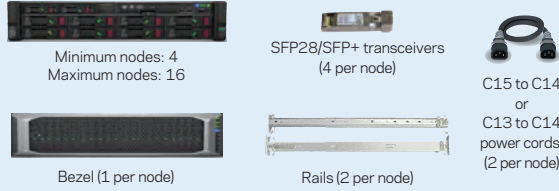

Veritas NetBackup™ Flex Scale

HPE 5551 Cabling Poster

PROVIDED COMPONENTS

REQUIRED COMPONENTS

*Customer is responsible for assuring power cables are long enough to install and service the server nodes

Repeat cabling to add nodes for cluster expansion

Optical cables

Ethernet cables

	Private network	Data network
Configuration 1	10G	10G
Configuration 2	25G	10G
Configuration 3	25G	25G

For more details about the components, see <https://www.veritas.com/content/dam/Veritas/docs/data-sheets/v1020-ga-ent-ds-netbackup-flex-scale-en.pdf>