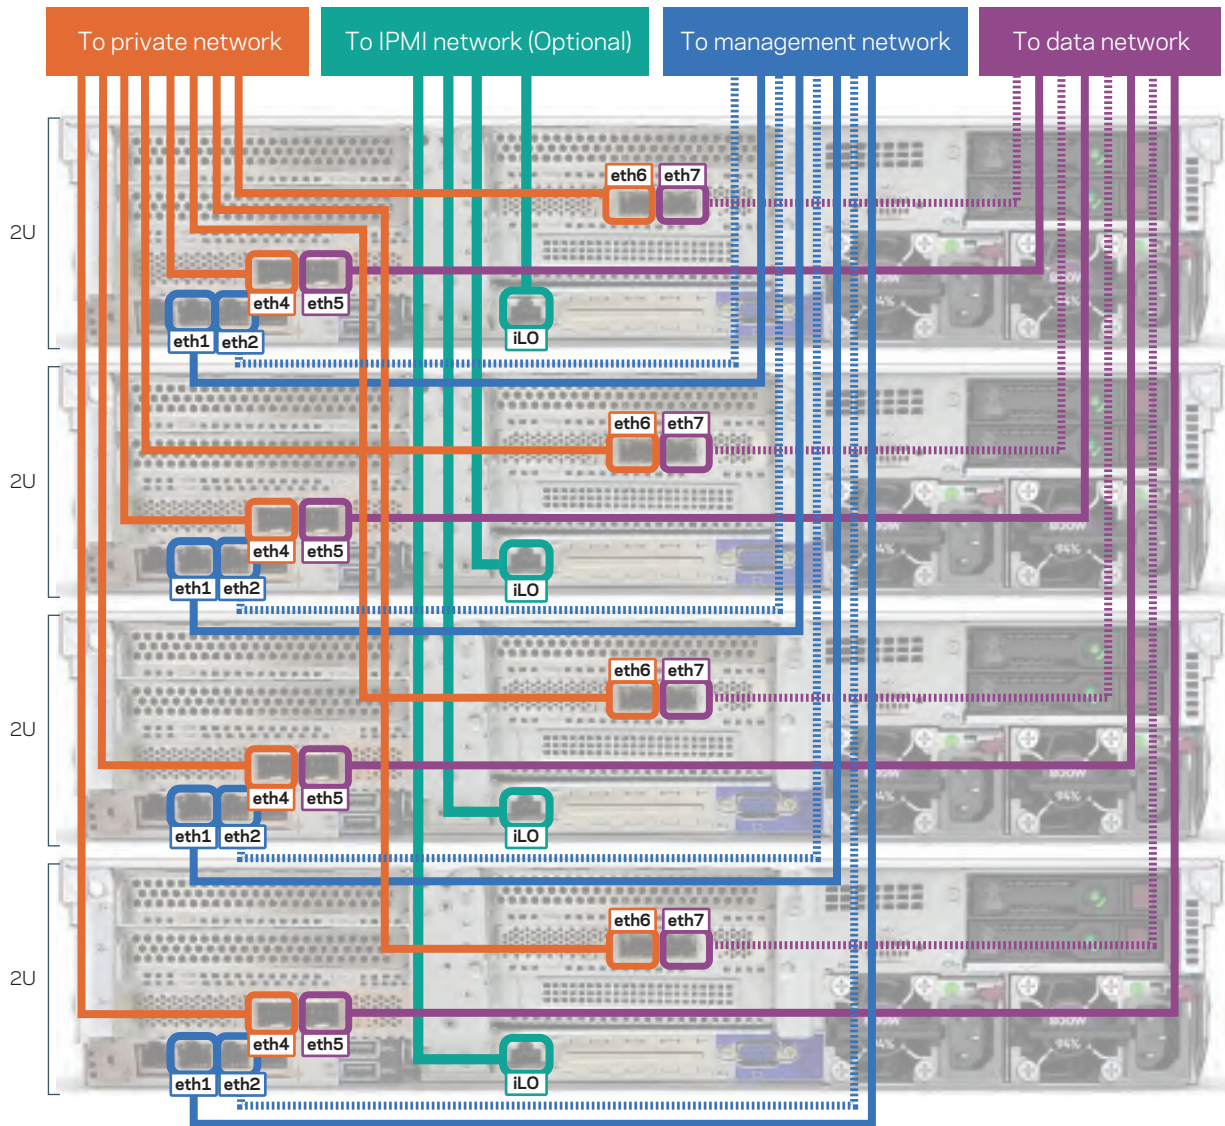

Veritas NetBackup™ Flex Scale

HPE 5551 Cabling Poster

PROVIDED COMPONENTS

REQUIRED COMPONENTS

*Customer is responsible for assuring power cables are long enough to install and service the server nodes

Repeat cabling to add nodes for cluster expansion

Optical cables

Ethernet cables

	Private network	Data network
Configuration 1	10G	10G
Configuration 2	25G	10G
Configuration 3	25G	25G

For more details about the components, see <https://www.veritas.com/content/dam/Veritas/docs/data-sheets/v1020-ga-ent-ds-netbackup-flex-scale-en.pdf>