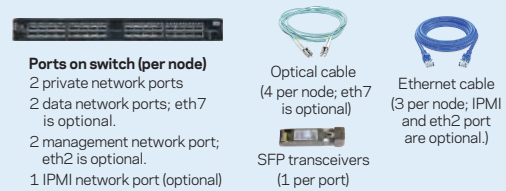

Veritas NetBackup™ Flex Scale

HPE 5551 Cabling Poster

PROVIDED COMPONENTS

REQUIRED COMPONENTS

*Customer is responsible for assuring power cables are long enough to install and service the server nodes

Repeat cabling to add nodes for cluster expansion

Optical cables

Ethernet cables

	Private network	Data network
Configuration 1	10G	10G
Configuration 2	25G	10G
Configuration 3	25G	25G

For more details about the components, see <https://www.veritas.com/content/dam/Veritas/docs/data-sheets/v1020-ga-ent-ds-netbackup-flex-scale-en.pdf>