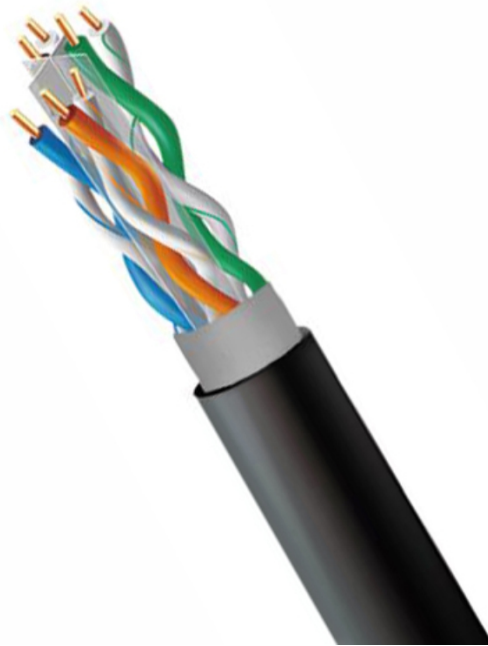

4XEM CAT 6A 1000FT (305m) Outdoor Bulk Cable

4XEM Part- 4XCAT6AOUTDOOR

Introducing 4XEM's premium 1000ft CAT6A Pure Copper Outdoor Bulk Cable, the ideal solution for high-performance networking needs in outdoor environments. Engineered with precision and durability in mind, this cable is constructed with pure copper conductors, ensuring superior conductivity and signal integrity for your data transmissions. With a robust outdoor-rated jacket, this cable is designed to withstand the harshest weather conditions, providing reliable connectivity in any outdoor setting.

4XEM Products Are Available At Your Favorite Online Retailers

WWW.4XEM.COM

Contact Todd Schaus 4XEM sales Rep
1-866-999-4936 Ext.104 tschaus@4xem.com

Features

- 1000ft cable length – connector free
- Wooden Drum packaging
- Cat6A – 500MHz cable rating
- High-performance networking – higher bandwidth than CAT6
- Pure copper construction – solid core
- 23 AWG
- Designed for Outdoor networking
- Ideal for new network setups or upgrades

Application

- Home office
- Small business
- Home Internet
- Networking

4XEM Products Are Available At Your Favorite Online Retailers

Warranty Information	Warranty	Lifetime
Performance	Cable Rating	CAT6A - 500 MHz
Hardware	Cable Jacket Material Fire Rating	PE (Polyethylene) CMG - General Purpose (Suitable Outdoor)
Physical Characteristics	Color	Black
	Conductor Material	Pure Copper
	Conductor Core	Solid
	Wire Gauge	23 AWG
	Shielded	No
	Twisted Pair Divider	Yes
	Cable OD	0.23 in [6.0 mm]
	Cable Length	1000 ft [304.9 m]
	Weight of Product	31.31 lbs [14.2 kg]
Packaging Information	Package Type	Wooden Drum
	Package Height	19.88 in [505 mm]
	Package Width	16.34 in [415 mm]
	Package Length	8.17 in [207.5 mm]
	Shipping (Package) Weight	31.31 lbs [14.2 kg]
What's in the Box	Included in Package	1000 ft Roll of C6A Outdoor Pure Copper Bulk Cable