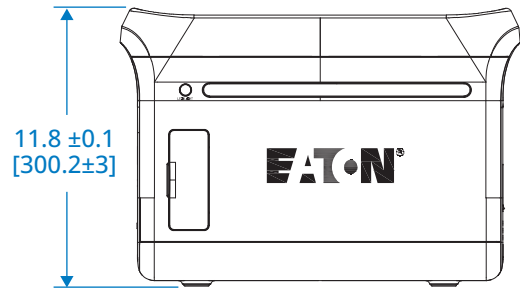

1800W Lithium-Ion Power Station (GC1800L)

TOP VIEW

SIDE VIEW

FRONT VIEW

SIDE VIEW

BOTTOM VIEW

Dimensions: INCHES [mm]

Eaton
1000 Eaton Boulevard
Cleveland, OH 44122
United States
Eaton.com