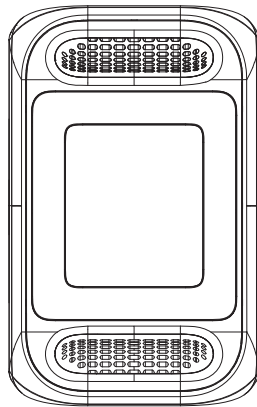

1800W Lithium-Ion Power Station (GC1800L)

TOP VIEW

SIDE VIEW

FRONT VIEW

SIDE VIEW

BOTTOM VIEW

Dimensions: INCHES [mm]

Eaton
1000 Eaton Boulevard
Cleveland, OH 44122
United States
Eaton.com