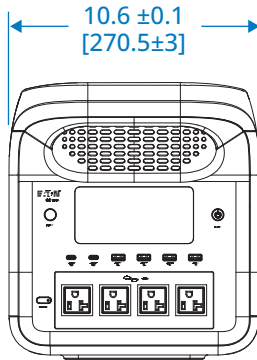

1800W Lithium-Ion Power Station (GC1800L)

TOP VIEW

SIDE VIEW

FRONT VIEW

SIDE VIEW

BOTTOM VIEW

Dimensions: INCHES [mm]

Eaton
1000 Eaton Boulevard
Cleveland, OH 44122
United States
Eaton.com