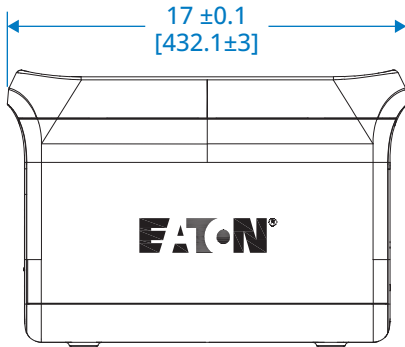

1800W Lithium-Ion Power Station (GC1800L)

TOP VIEW

SIDE VIEW

FRONT VIEW

SIDE VIEW

BOTTOM VIEW

Dimensions: INCHES [mm]

Eaton
1000 Eaton Boulevard
Cleveland, OH 44122
United States
Eaton.com