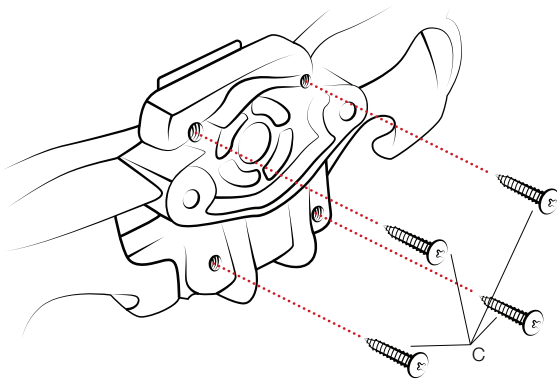

Parts Index

* not to scale

1 Remove factory screws from GPS dock.

2

3

4

RMR-INS-GA54

Safety Precaution

Do not install this product near or over an airbag deployment area or in a location that obstructs the driver's vision or interferes with vehicle operation. National Products, Inc does not assume responsibility or liability for any such personal injury, death or property damage.