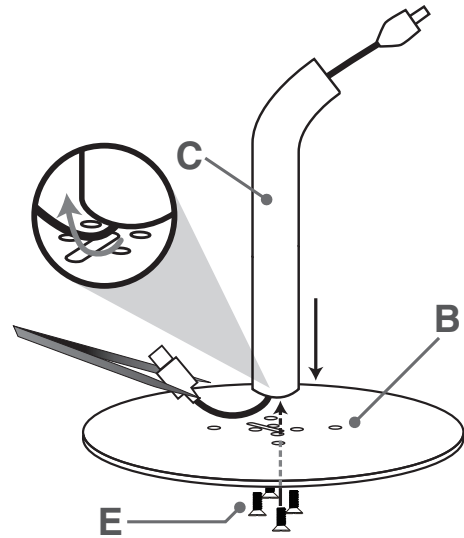

Elevate II

Countertop Kiosk (Metal Enclosure)

Assembly Instructions

JOY
thejoyfactory

Contents

A x1

B x1

C x1

D x2

E x4

F x4

Tools required

1

2

3

Optional 90° Module