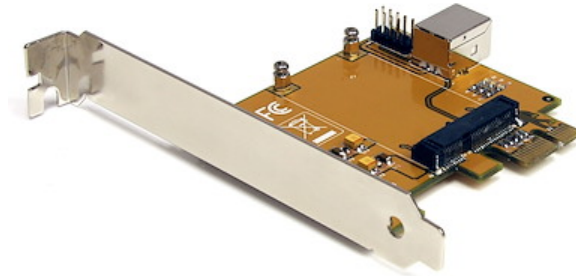

## PCI Express to Mini PCI Express Card Adapter

**Product ID:** PEX2MPEX

The PEX2MPEX PCI Express to Mini PCI Express Adapter Card enables Mini PCI Express cards (Mini Cards) to be used in a standard PCI Express card slot. These PCIe Mini Cards, which are typically designed for laptops or small form factor ITX computers, can be used normally inside more conventional desktop computers.

The adapter card features a complete PCIe to Mini PCIe pass-through design that eliminates data transfer rate bottlenecks, while the included full and low profile installation brackets makes this adapter card compatible with most computer chassis.

### Features

- Fits standard full-length Mini PCI Express cards
  - Complete pass-through design from Mini PCI Express to PCI Express
  - Low profile installation bracket included
-

## Connector(s)

Connector Type(s)	PCI Express x1
Internal Ports	Mini PCI Express x1 (52 pin) Slot
	USB B (4 pin)
	IDC (10 pin, Motherboard Header)