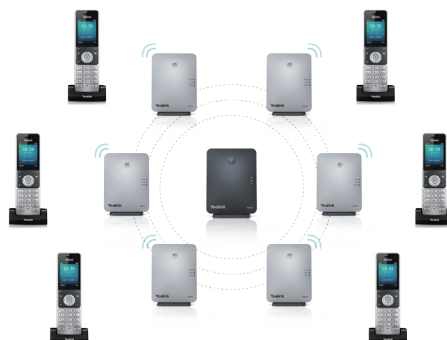

Compliance

IC: 10741A-RT30