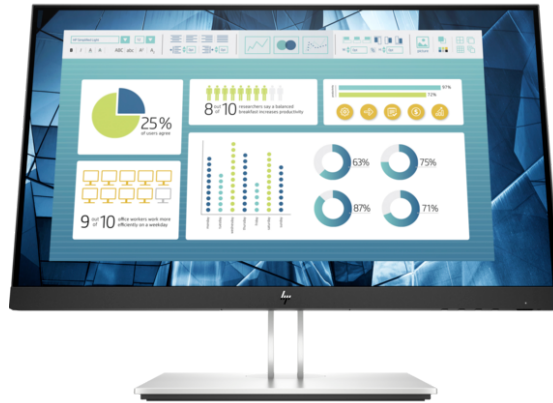

Enhance your entire viewing experience

Work comfortably and stay focused with the optimized ergonomics and Full HD resolution of the HP E22 G4 FHD Monitor with HP Eye Ease that is designed around you. Make life easy for IT with remote manageability.

Total comfort begins with HP Eye Ease

Keep your eyes comfortable through the work day with HP Eye Ease, our first built-in, always-on blue light filter that presents your vivid content with zero impact on your color accuracy, no OSD required.

Personalize your view

Never lose a moment of productivity with 4-way monitor adjustability that lets you find your sweet spot, a 3-sided micro-edge, flicker-free 21.5" diagonal screen that reveals more of your work, and Full HD resolution for crisp visuals from any angle.

Find your comfort zone

Work comfortably with adjustable tilt, height, and swivel settings. Use pivot rotation to conveniently customize portrait or landscape views on multiple monitors. ^[2]

Responsibly made