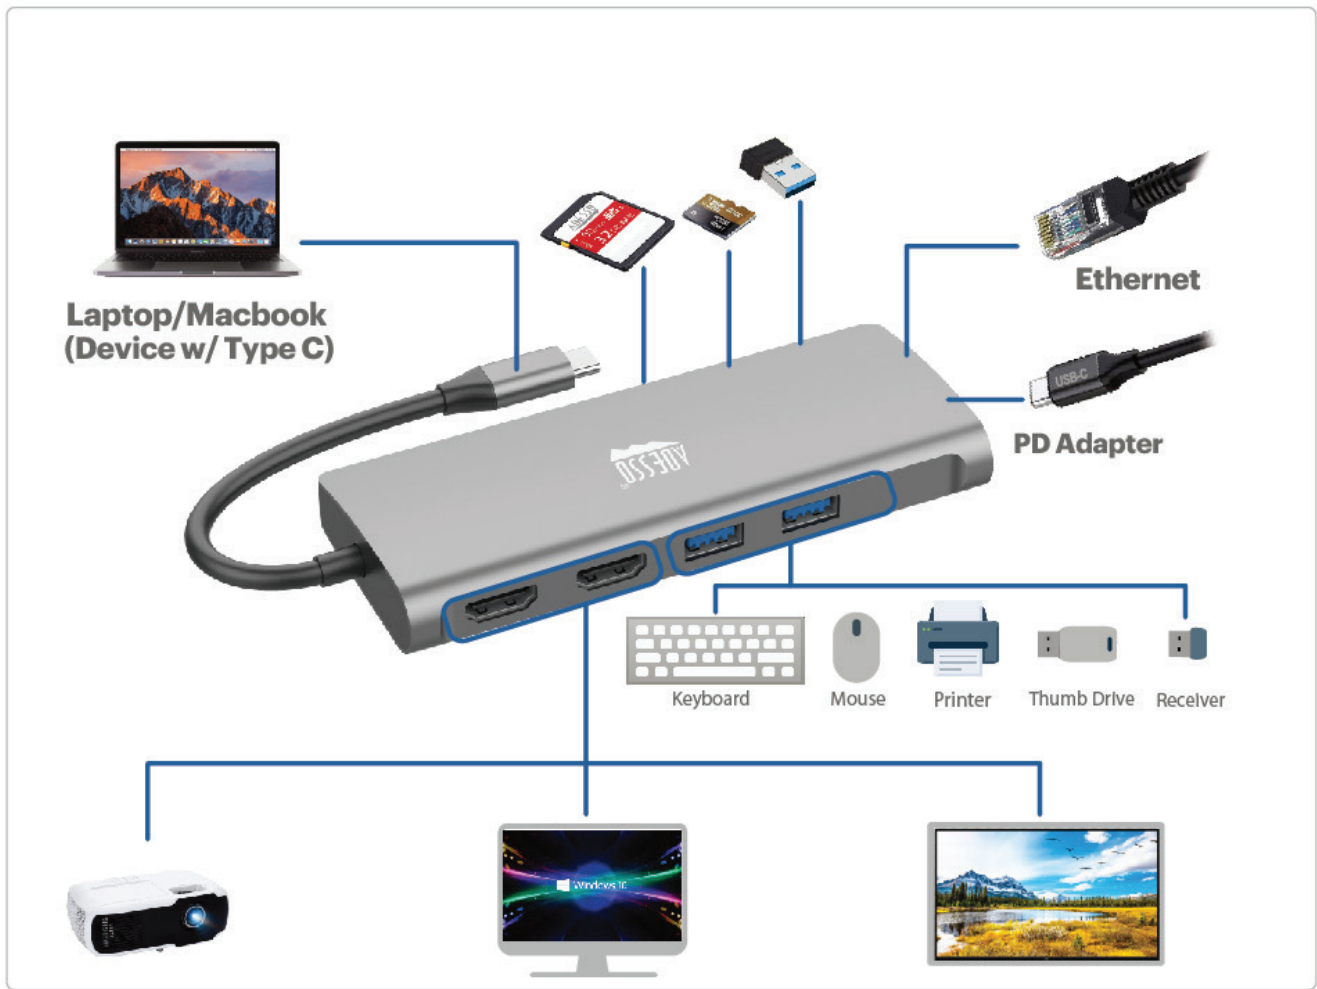

Increase your laptop's connection port with this USB Type-C multiport docking station. It includes dual HDMI ports for transmitting 8K content to your external monitor and can also charge a host of other devices. This USB Type-C multi-port docking station has 3 USB 3.0 superspeed ports, SD and TF card reader slots, and 1 RJ45 Port.

#### ■ Fast and Stable Internet Connection

Equipped with an RJ-45 port, you can seamlessly connect your laptop to become hard wired for a fast and stable connection to your internet up to 1000Mbps.

#### ■ Multiple Displays

Extend your devices display by up to two monitors via two 4k HDMI ports.

#### ■ Up To 5Gbps Transfer Speeds

Transfer files quickly, easily and with a stable connection via the 3 USB 3.0 ports for a maximum of 5Gbps transfer speed. You can use the built-in SD/TF slots for file transfers from one device to another.