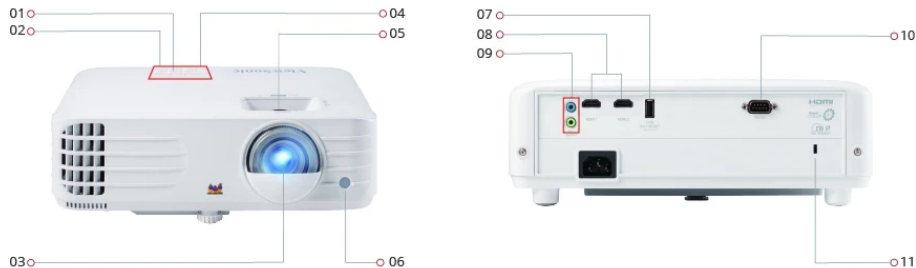

Key Features

- 3,500 ANSI Lumens with native Full HD 1080p
- Energy-efficient SuperEco+ Mode for lamp life up to 20,000hrs
- Vertical lens shift
- vColorTuner to exchange color profile and adjustment easier
- Projector software update tool to easily upgrade your functionality up to date

Product Description

The ViewSonic PX701HDH is a high brightness 3,500 ANSI lumens projector featuring a Full HD 1080p resolution that offers impressive visual performance in a brightly lit living room or meeting room. The projector adopts the latest lamp design to extend lamp life of up to 20,000 hours under SuperEco+ mode, effectively reducing lamp replacement and maintenance costs. A digital lens shift allows users to make adjustments by remote control, it's also compatible with the vColorTuner function for color profile exchange and adjustments. The dual HDMI inputs and USB power supply allow users to connect to a multitude of multimedia devices for gaming, movies, or a wireless dongle for wireless presentation.

DMD Type: DC3

Brightness: 3500 (ANSI Lumens)

Contrast Ratio with SuperEco Mode: 12000:1

Display Color: 1.07 Billion Colors

Light Source Type: Lamp

Light Source Life (hours) with Normal Mode: 5000

Light Source Life (hours) with SuperEco Mode: 20000

Power Supply Voltage: 100-240V+/- 10%, 50/60Hz(AC in)

Power Consumption: Normal: 300WStandby: <0.5W

Operating Temperature: 0~40°C

Carton: Brown

Net Weight: 2.59kg

Gross Weight: 3.75kg

Dimensions (WxDxH) with Adjustment Foot: 312x222x108mm