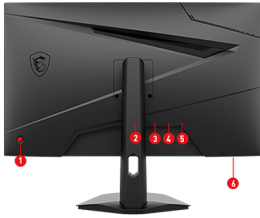

## CONNECTIONS

1. 5-way joystick navigator
2. 2 x HDMI (2.0b)
3. 1 x Display Port (1.2a)
4. Headphone out
5. DC jack
6. Kensington lock