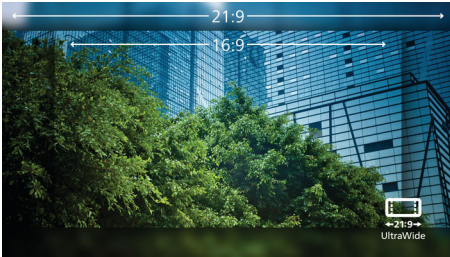

Highlights

UltraWide CrystalClear images

These Philips screens deliver CrystalClear, UltraWide Quad HD 3440 x 1440 pixel images. Utilizing high performance panels with high-density pixel count, 178/178 wide viewing angles, these new displays will make your images and graphics come alive. The UltraWide 21:9 format enables more productivity with more room for side-by-side comparisons and more viewable spreadsheet columns. Whether you are demanding professional requiring extremely detailed information for CAD-CAM solutions, or a financial wizard working on huge spreadsheets, Philips displays delivers CrystalClear images.