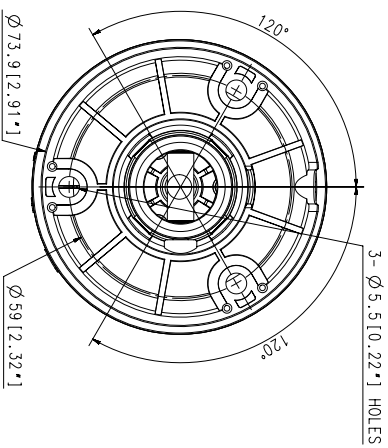

Video

Imaging Device	1/2.8" 2MP CMOS
Effective Pixels	1945(H)x1097(V)
Minimum Illumination	Color: 0.1Lux(F2.0, 1/30sec) BW : 0Lux (IR LED on)

Lens

Focal Length (Zoom Ratio)	2.8mm fixed focal
Max. Aperture Ratio	F2.0
Angular Field of View	H: 113.7° / V: 61.5° / D: 134.4°
Minimum Object Distance	0.5m(1.64ft)
Focus Control	Fixed

Operational

IR Viewable Length	30m(98.43ft)
Camera Title	Displayed up to 15 characters
Day & Night	Auto(ICR)
Backlight Compensation	BLC, WDR, SSSDR
Wide Dynamic Range	120dB
Digital Noise Reduction	SSNR
Motion Detection	4ea, rectangular zones
Privacy Masking	6ea, rectangular zones
Gain Control	Low / Middle / High
White Balance	ATW / AWC / Manual / Indoor / Outdoor
LDC	Support
Electronic Shutter Speed	Minimum / Maximum / Anti flicker
Video Rotation	Flip, Mirror, Hallway view(90°/270°)
Analytics	Motion detection, Tampering
Alarm Triggers	Analytics
Alarm Events	File upload via FTP and e-mail Notification via e-mail

Network

	SD/SDHC recording at event triggers
Ethernet	RJ-45(10/100BASE-T)
Video Compression	H.264: Main/Baseline/High, MJPEG
Resolution	1920x1080, 1280x960, 1280x720, 800x600, 800x448, 720x576, 720x480, 640x480, 640x360
Maximum Framerate	H.264: Maximum 30fps MJPEG : Maximum 2fps at 1920x1080, Maximum, 3fps at 1280x960, 1280x720, Maximum 10fps at other resolution
Smart Codec	WiseStreamII
Bitrate Control	H.264: CBR or VBR MJPEG: VBR
Streaming	Unicast(6 users) / Multicast Multiple streaming (Up to 3 profiles)

No.	MODEL NAME	DATE
2	LNO-6012R 6022R 6032R 6072R	'19.08.12
1	LNO-6070R	'17.11.16
Unit: mm [inch] SCALE: 1/1		