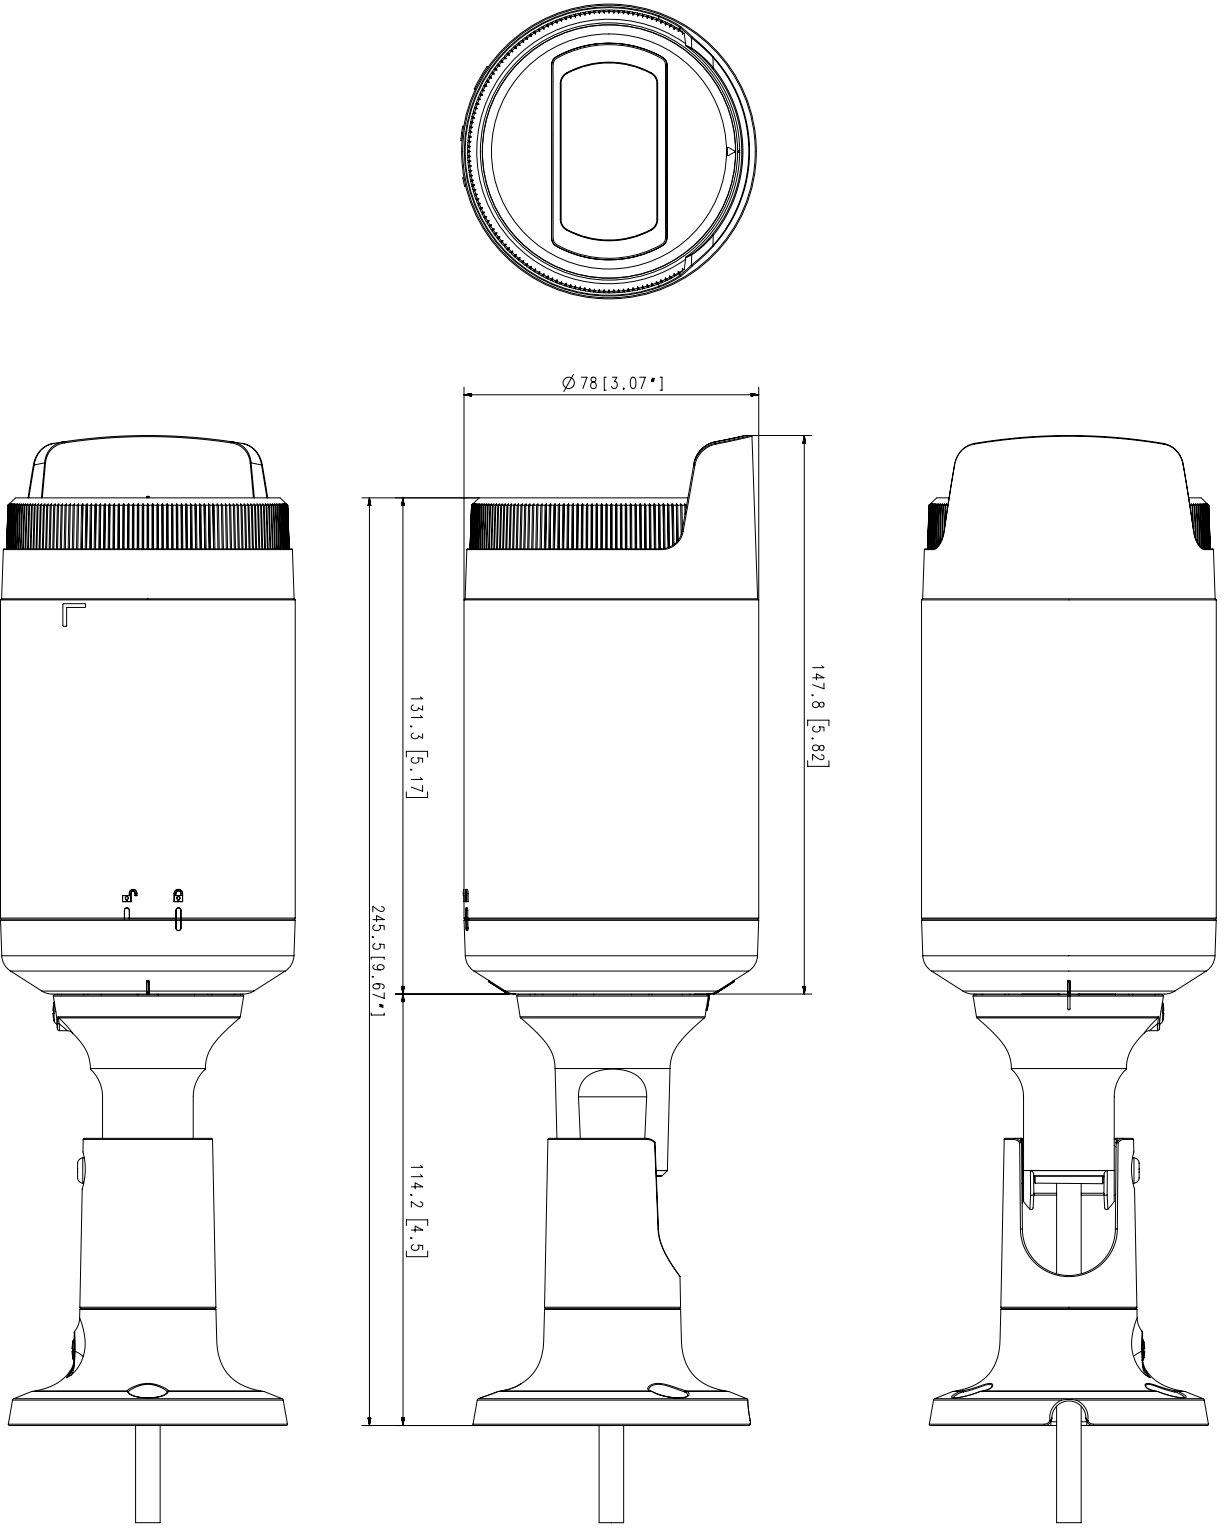

LNO-6012R

2 MP IR Dome Camera

Key Features

- 2 megapixel (1920 x 1080) resolution
- 2.8mm fixed lens
- 30fps@all resolutions (H.264)
- H.264, MJPEG codec supported, Multiple streaming
- Day & Night (ICR), WDR (120dB)
- Tampering, Motion detection
- microSD/SDHC memory slot (Maximum 32GB), PoE
- Hallway view, WiseStreamII support
- IR viewable length 20m

Video

Imaging Device	1/2.8" 2MP CMOS
Effective Pixels	1945(H)x1097(V)
Minimum Illumination	Color: 0.1Lux(F2.0, 1/30sec) BW : 0Lux (IR LED on)

Lens

Focal Length (Zoom Ratio)	2.8mm fixed focal
Max. Aperture Ratio	F2.0
Angular Field of View	H: 113.7° / V: 61.5° / D: 134.4°
Minimum Object Distance	0.5m(1.64ft)
Focus Control	Fixed

Operational

IR Viewable Length	30m(98.43ft)
Camera Title	Displayed up to 15 characters
Day & Night	Auto(ICR)
Backlight Compensation	BLC, WDR, SSSDR
Wide Dynamic Range	120dB
Digital Noise Reduction	SSNR
Motion Detection	4ea, rectangular zones
Privacy Masking	6ea, rectangular zones
Gain Control	Low / Middle / High
White Balance	ATW / AWC / Manual / Indoor / Outdoor
LDC	Support
Electronic Shutter Speed	Minimum / Maximum / Anti flicker
Video Rotation	Flip, Mirror, Hallway view(90°/270°)
Analytics	Motion detection, Tampering
Alarm Triggers	Analytics
Alarm Events	File upload via FTP and e-mail Notification via e-mail

No.	MODEL NAME	DATE
2	LNO-6012R 6022R 6032R 6072R	'19.08.12
1	LNO-6070R	'17.11.16
Unit: mm [inch] SCALE: 1/1		