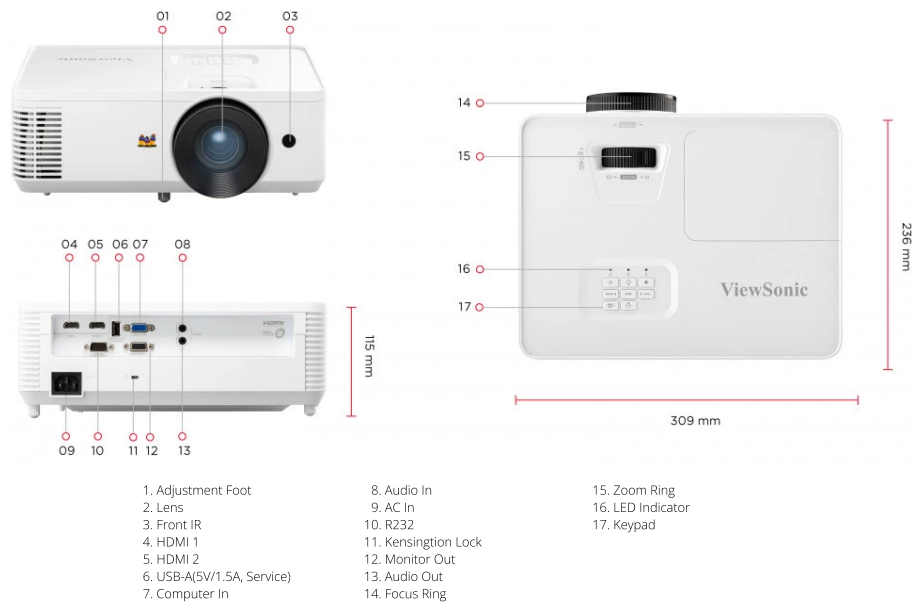

SPECIFICATION

Native Resolution:	1280x800
Brightness:	4500 (ANSI Lumens)
Contrast Ratio with SuperEco Mode:	12500:1
Display Color:	1.07 Billion Colours
Light Source Type:	240W UHP Lamp
Light Source Life (hours) with Normal Mode:	4000
Light Source Life (hours) with SuperEco Mode:	12000
Lens:	F=2.41-2.53, f=21.85-24mm
Projection Offset:	112.4%+/-5%
Throw Ratio:	1.544-1.72
Optical Zoom:	1.1x
Digital Zoom:	0.8x-2.0x
Image Size:	30"-300"
Throw Distance:	1.00m-11.11m (100"@3.33m)
Keystone:	+/- 40° (V)
Audible Noise (Normal):	34dB
Audible Noise (Eco):	25dB
Input Lag:	33.2ms
Resolution Support:	VGA(640 x 480) to FullHD(1920 x 1080)
HDTV Compatibility:	480i, 480p, 576i, 576p, 720p, 1080i, 1080p
Video Compatibility:	NTSC, PAL, SECAM
Horizontal Frequency:	15K-102KHz
Vertical Scan Rate:	23-120Hz

INPUT

Computer in (share with component):	1
HDMI:	2 (HDMI 1.4/ HDCP 1.4)
Audio-in (3.5mm):	1

OUTPUT

Monitor out:	1
Audio-out (3.5mm):	1
Speaker:	3W
USB Type A (Power):	1 (5V/1.5A)

CONTROL

RS232 (DB 9-pin male):	1
USB Type A (Services):	1 (share with USB A Output)

OTHERS

Power Supply Voltage:	100-240V+/- 10%, 50/60Hz (AC in)
Power Consumption:	Normal: 295W Standby: <0.5W
Operating Temperature:	0~40°C
Carton:	Brown
Net Weight:	2.70kg
Gross Weight:	3.80Kg
Dimensions (WxDxH) with Adjustment Foot:	309x234x115mm
Packing Dimensions:	400x337x168mm
OSD Language:	English, German, French, Swedish, Spanish, Portuguese, Polish, Dutch, T. Chinese, Finnish, Korean, Russian, Hungarian, Czech, Arabic, Thai, Turkish, Vietnamese, Italian, Total 22 languages
User Guide Language:	English, S-Chinese, T-Chinese, Finnish, French, German, Italian, Japanese, Korean, Polish, Portuguese, Russian, Spanish, Total 15 languages