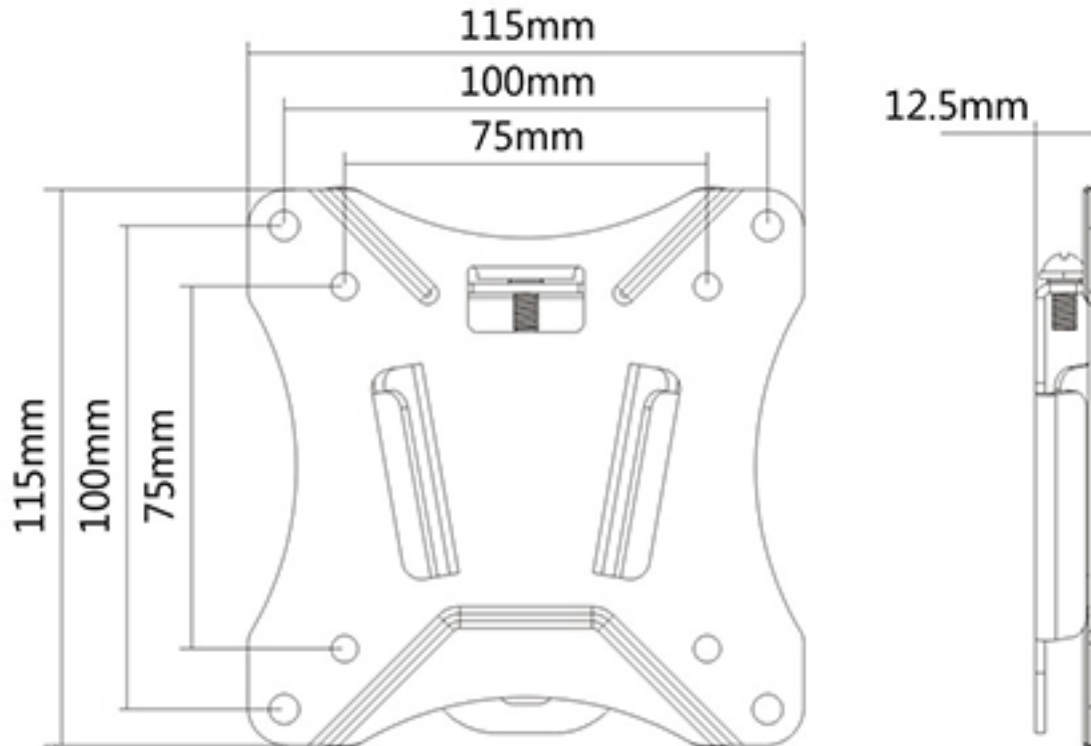

EZW1025

Compact Slim Tilt TV Wall Mount

The EZW1025 ultra slim wall mount is designed to emphasize the sleek look of ultra-thin flat-panel TVs by placing them just 12.5mm from the wall. The two-piece design allows easy installation. It supports most 13"-27" flat panel TVs up to 25kgs/ 55lbs. VESA compatible with 75x75 and 100x100.

Specifications

Product Category:	• Fixed TV Wall Mount	Max. Mounting Hole:	• 100x100
Rank:	• Standard	Weight Capacity:	• 25kg (55lbs)
Material:	• Steel	Strength Tested:	• 2 Times Approved
Metal Sheet Thickness:	• Panel T=1.5mm(0.059"), Wall panel T=2mm (0.079")	Profile:	• 12.5mm (0.49")
Surface Finish:	• Powder Coating	Installation:	• Solid Wall, Single Stud
Color:	• Fine Texture Black	Panel Type:	• Detachable Panel
Dimensions:	• 115x115x12.5mm (4.5"x4.5"x0.49")	Wall Plate Type:	• Fixed Wall Plate
Fit Screen Size:	• 13"-27"	Cable Management:	• No
Fit Curved TV:	• No	Anti-theft:	• No
Mounting Hole Pattern:	• VESA Only	Bubble Level:	• No
VESA Compatible:	• 75x75, 100x100	Accessory Kit Package:	• Compartment Polybag

EZW1025

Compact Slim Tilt TV Wall Mount

EZW1025

www.amer.com / www.amermounts.com

sales@amer.com
1-800-262-9703

Specifications subject to change without notice. Errors and omissions excepted. All trademarks are properties of their respective owners.