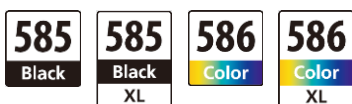

1: When compared to Canon PIXMA TR7660a

2: AirPrint and Mopria are available for download via the Apple Store (iOS) and Play Store (Android).

What inks can I use with my printer?

INK YIELD
A4 Document: 180