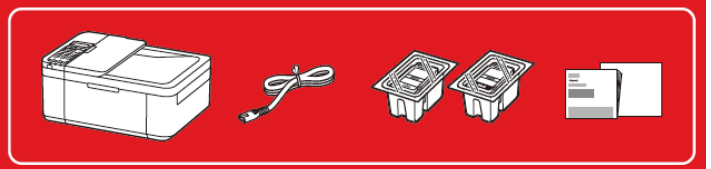

PIXMA TS7760

Cartridge | SPECIFICATIONS

SCANNER FUNCTIONS*9

Scanner Type	Flatbed
Optical Resolution*10	1,200 x 2,400 dpi
Scanning Bit Depth (Input/Output)	Grayscale: 16 bit / 8 bit Colour: RGB each 16 bit / 8 bit
Maximum Document Size	Flatbed: A4 / LTR (216 x 297 mm)

COPY FUNCTIONS

Maximum Document Size	A4 / LTR
Compatible Media	Plain Paper(64 g/m2 - 105 g/m2), Photo Paper Pro Platinum (PT-101), Photo Paper Pro Luster (LU-101), Photo Paper Plus Semi-gloss (SG-201), Photo Paper Glossy (GP-701), Matte Photo Paper (MP-101), Photo Paper Plus Glossy II (PP-301), Dark Fabric Iron on Transfers (DF-101), Light Fabric Iron on Transfers (LF-101)
Image Quality	3 positions (Draft, Standard, High)
Multiple Copy	Black & White / Colour: max. 99 pages

PRINTING SOLUTION

Available for*11	AirPrint / Mopria / Canon Print Service (for Android) / PIXMA Cloud Link / Canon PRINT app (for iOS / Android)
Minimum System Requirements	Windows® 11, Windows® 10, Windows 8.1, Windows 7 SP1 MacOS v10.15.7 ~ 13, iOS®, iPadOS, Android™, ChromeOS

What's in the Box?

- Printer
- Power cord
- FINE Ink cartridges
- Getting started guide

Contents