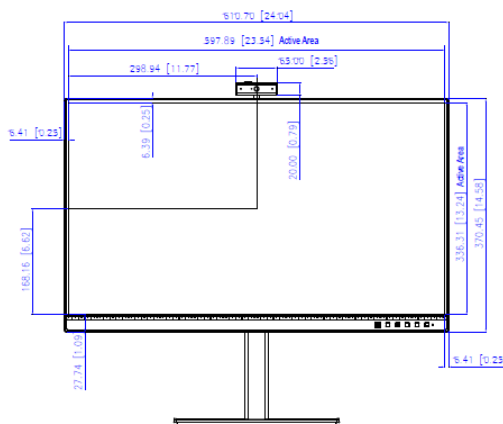

Outline Dimension

Tilt: -5°~35°