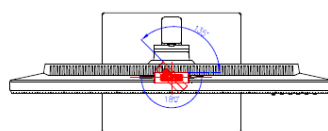

Webcam/Tilt: -10°~10°