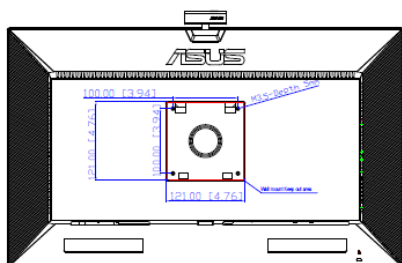

Swivel: +/-180°