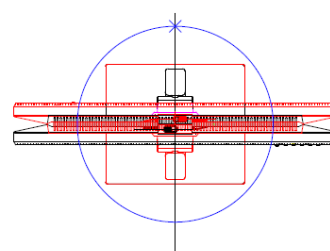

Swivel: +/-180°