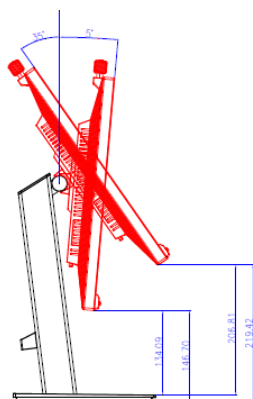

Outline Dimension

Tilt: -5°~35°