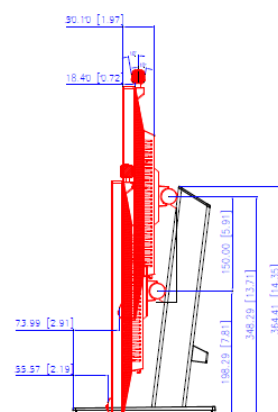

Webcam/Tilt: -10°~10°