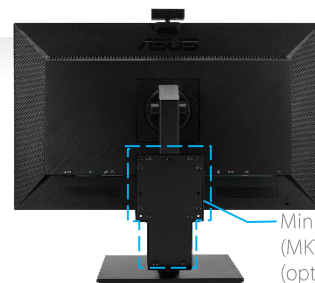

ASUS BE279QSK

Video Conferencing Monitor

Key Features

Optimized for the finest image and color quality with 178° wide-viewing-angle

Webcam with Mic Array

Built in adjustable 2MP 1080p webcam, mic array plus stereo speakers deliver better online communication

DisplayPort

Extensive connectivity with DisplayPort, HDMI, D-sub, Audio in, Earphone jack

4-way Ergonomic Stand

Ergonomically-designed stand with tilt, swivel (+180° ~ -180°), pivot, and height adjustments

Wall Mountable

Space saving from compatible VESA mount standard (100 x 100 mm) and bundled ASUS miniPC kit(optional)

Frameless Design

Frameless panel design for an ideal multi display setup

Flicker-free

ASUS Flicker-Free Technology clears out the distracting flicker, and brings viewing comfort.

*1.Measuring a screen brightness of 200 nits without audio/ USB/ Card reader connection

*.All specifications are subject to change without notice.

Outline Dimension

Tilt: -5°~35°

Webcam/Tilt: -10°~10°

Webcam/Swivel:
Clockwise 180°
Counterclockwise 135°