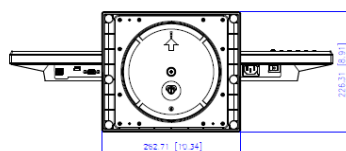

Webcam/Tilt: -10°~10°