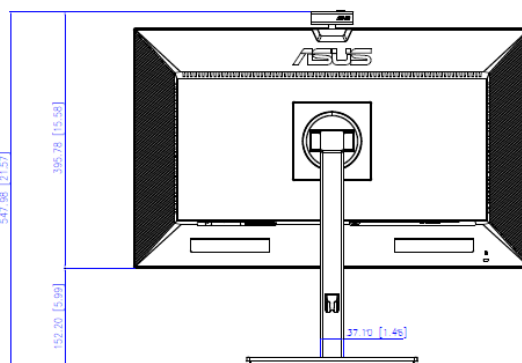

Swivel: +/-180°