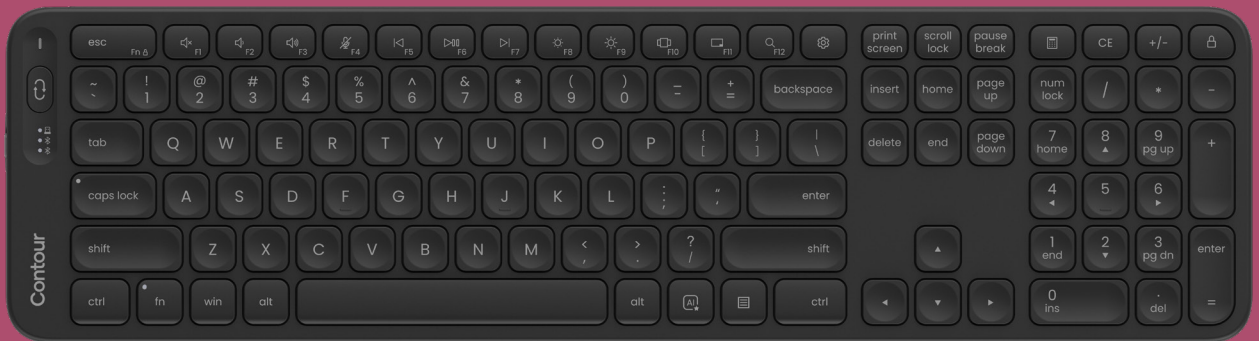

Balance Keyboard

Product sheet

Contour

Balance Keyboard is built to let your body relax and your work flow. Its thin, low-profile frame sets your hands at a natural angle.

MAXIMUM PAIN RELIEF WHILE YOU'RE WORKING

Balance Full-Size Keyboard is not only ergonomically enhanced - it's the perfect partner to RollerMouse Pro3 and Contour Touch.

EXTRA COMFORTABLE TYPING EXPERIENCE

Balance keyboard features a finely-tuned scissor key system that delivers a smooth, responsive typing feel with every keystroke.

BEST-IN-CLASS PERFORMANCE AND PRODUCTIVITY

Engineered for clarity, speed, and precision, Balance Full-Size Keyboard boasts a universal and familiar full-size layout with full-size arrow and navigation keys for efficient control.

Specifications

General

Language layout	US
Adjustable tilt	Yes; negative, neutral, and positive
Ergonomic design	Ergo shaped keys, iso 9241 Ergonomic standards, ultra thin
Keyboard profile	Ultra thin, adjustable
Programmable shortcuts	Full-size - 18
Key technology	Scissor switches
Battery type	Li-ion rechargeable battery, 800 mah (wireless)
Battery lifetime	3 Months (wireless)
Warranty	2 Years
Box contents	Keyboard, 2.4 Ghz usb-c receiver, usb-c charging cable