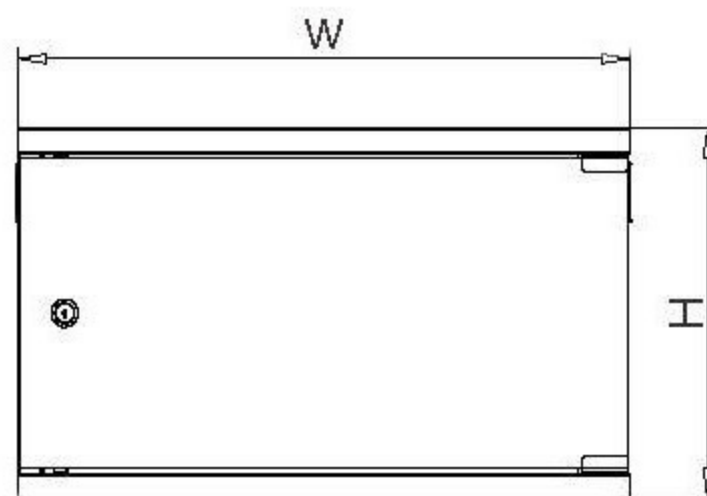

## Components of 4XEM Wall Mounted Cabinet

S/N	Name	Quantity (6U)
1	Frame	1
2	Side Panel	2
3	Front Door	1
4	Vertical Rail	4
5	Cable Entry	2

## Main Dimensions

- Note:**
- Package: Build-up(BU)
  - Hardware included: 6U/9U: 12 sets cage nuts  
12U/15U: 24 sets cage nuts

Left View

Front View

Right View

Top View

Rear View

Mounting Dimensions

Model	Capacity(U)	Dimension W*D*H(mm)	Volume (CBM)
4XRACK6U	6	540*600*310	0.115
4XRACK9U	9	540*600*445	0.16
4XRACK12U	12	540*600*580	0.208
4XRACK15U	15	540*600*710	0.253