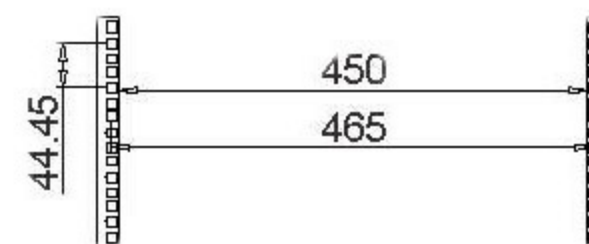

## Main Dimensions

- Note:**
- Package: Build-up(BU)
  - Hardware included: 6U/9U: 12 sets cage nuts  
12U/15U: 24 sets cage nuts

Left View

Front View

Right View

Top View

Rear View

Mounting Dimensions

Model	Capacity(U)	Dimension W*D*H(mm)	Volume (CBM)
4XRACK6U	6	540*600*310	0.115
4XRACK9U	9	540*600*445	0.16
4XRACK12U	12	540*600*580	0.208
4XRACK15U	15	540*600*710	0.253