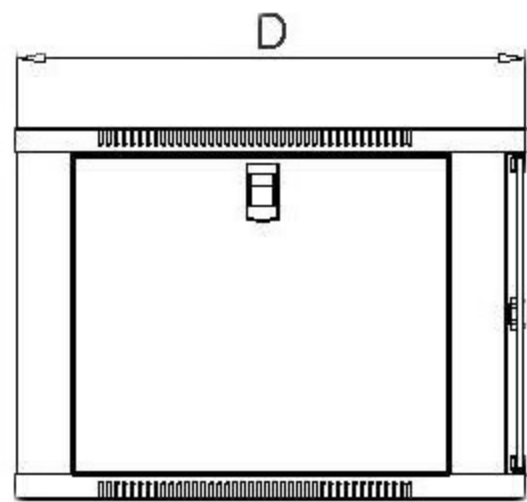

## Components of 4XEM Wall Mounted Cabinet

S/N	Name	Quantity (6U)
1	Frame	1
2	Side Panel	2
3	Front Door	1
4	Vertical Rail	4
5	Cable Entry	2

## Main Dimensions

- Note:**
- Package: Build-up(BU)
  - Hardware included: 6U/9U: 12 sets cage nuts  
12U/15U: 24 sets cage nuts

Left View

Front View

Right View

Top View

Rear View

Mounting Dimensions

Model	Capacity(U)	Dimension W*D*H(mm)	Volume (CBM)
4XRACK6U	6	540*600*310	0.115
4XRACK9U	9	540*600*445	0.16
4XRACK12U	12	540*600*580	0.208
4XRACK15U	15	540*600*710	0.253