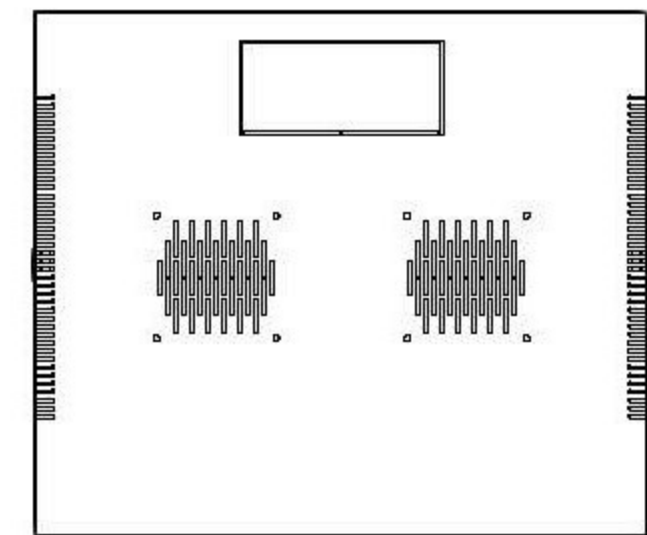

## Components of 4XEM Wall Mounted Cabinet

S/N	Name	Quantity (6U)
1	Frame	1
2	Side Panel	2
3	Front Door	1
4	Vertical Rail	4
5	Cable Entry	2

## Main Dimensions

- Note:**
- Package: Build-up(BU)
  - Hardware included: 6U/9U: 12 sets cage nuts  
12U/15U: 24 sets cage nuts

Left View

Front View

Right View

Top View

Rear View

Mounting Dimensions

Model	Capacity(U)	Dimension W*D*H(mm)	Volume (CBM)
4XRACK6U	6	540*600*310	0.115
4XRACK9U	9	540*600*445	0.16
4XRACK12U	12	540*600*580	0.208
4XRACK15U	15	540*600*710	0.253