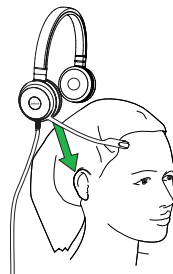

Jabra Evolve™ 30 II headset

Quick start guide

外箱+中箱 外箱+袋

MSIP-REM-GNS-ENC060

MADE IN CHINA
MODEL(s): HSC060 / ENC060

81-04104 E