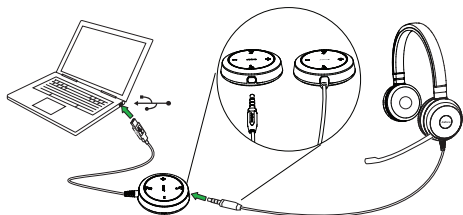

Jabra Evolve™ 30 II headset

Quick start guide

外箱+中箱 外箱+袋

MSIP-REM-GNS-ENC060

MADE IN CHINA
MODEL(s): HSC060 / ENC060

81-04104 E