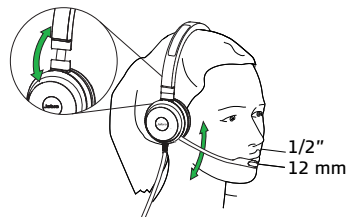

Jabra Evolve™ 30 II headset

Quick start guide

外箱+中箱 外箱+袋

MSIP-REM-GNS-ENC060

MADE IN CHINA
MODEL(s): HSC060 / ENC060

81-04104 E