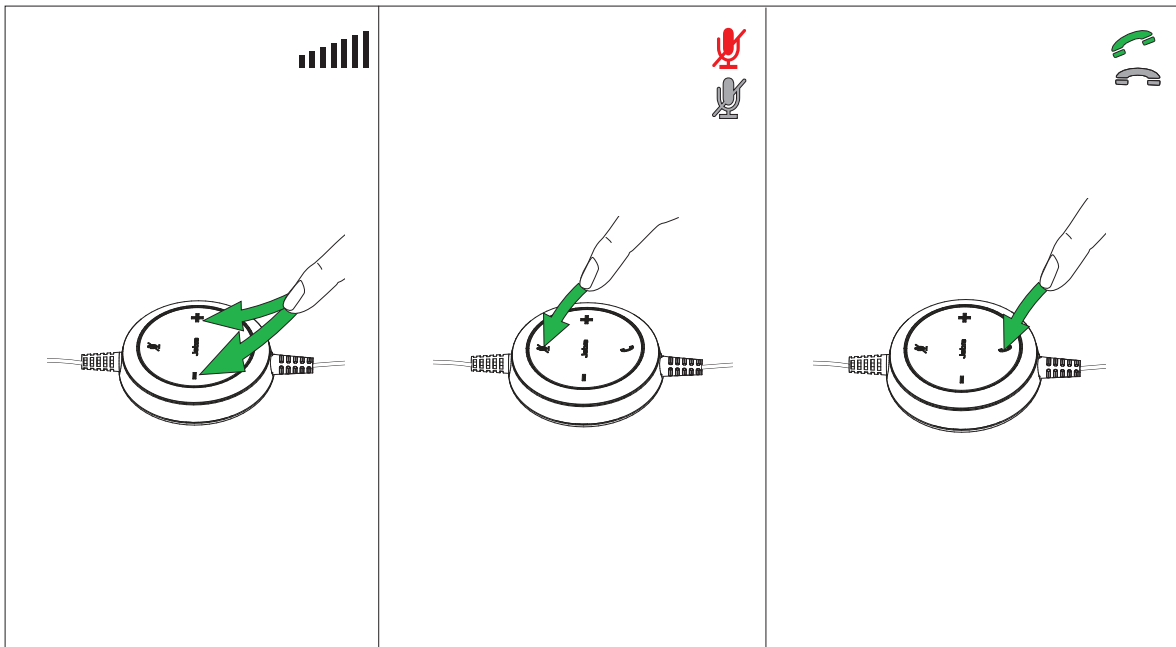

Jabra Evolve™ 30 II headset

Quick start guide

外箱+中箱 外箱+袋

MSIP-REM-GNS-ENC060

MADE IN CHINA
MODEL(s): HSC060 / ENC060

81-04104 E