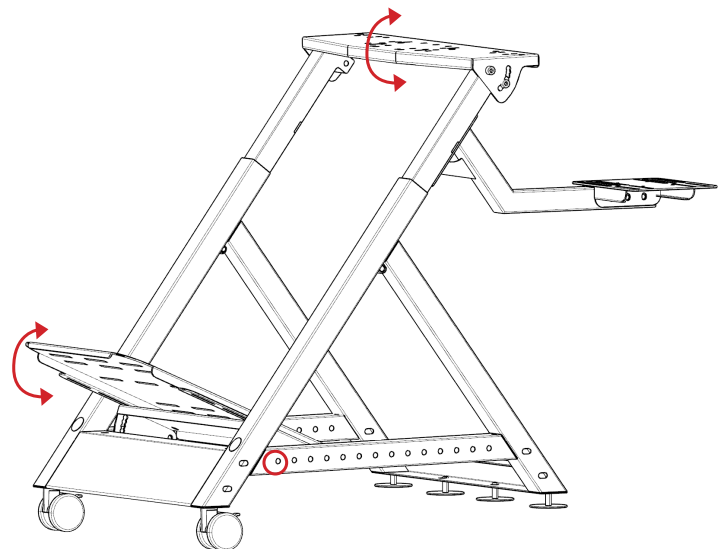

4 X M8 X 60MM

Step 5:

4 X M8 X 20MM

Step 6:

2 X M8 X 15MM

Step 7:

HAND BRAKE PLATE

SHIFTER PLATE

3 X M8 X 60MM
3 X SPIKED WASHERS

Step 8:

OR

PEDAL STRENGTHENING

2 X M8 X 110MM

PEDAL PLATE ANGLE & LENGTH ADJUSTMENT

WHEEL ANGLE ADJUSTMENT

WHEEL STAND DD