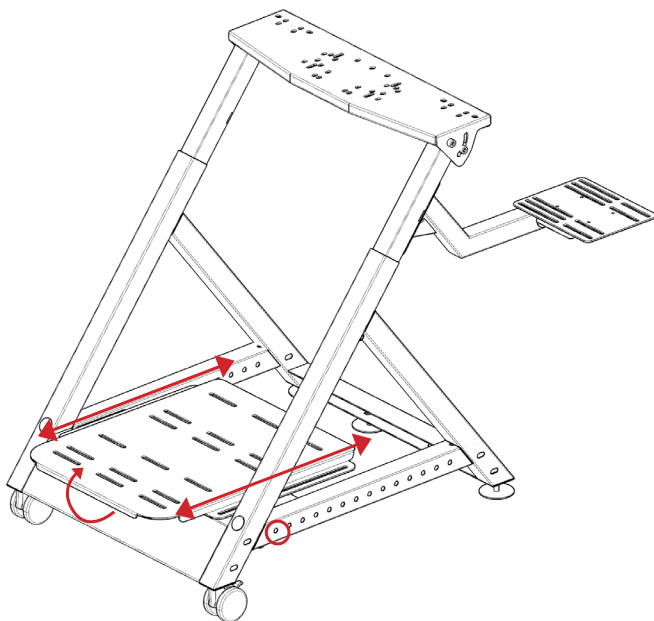

4 X M8 X 60MM

Step 5:

4 X M8 X 20MM

Step 6:

2 X M8 X 15MM

Step 7:

HAND BRAKE PLATE

SHIFTER PLATE

3 X M8 X 60MM
3 X SPIKED WASHERS

Step 8:

OR

PEDAL STRENGTHENING

2 X M8 X 110MM

PEDAL PLATE ANGLE & LENGTH ADJUSTMENT

WHEEL ANGLE ADJUSTMENT

WHEEL STAND DD