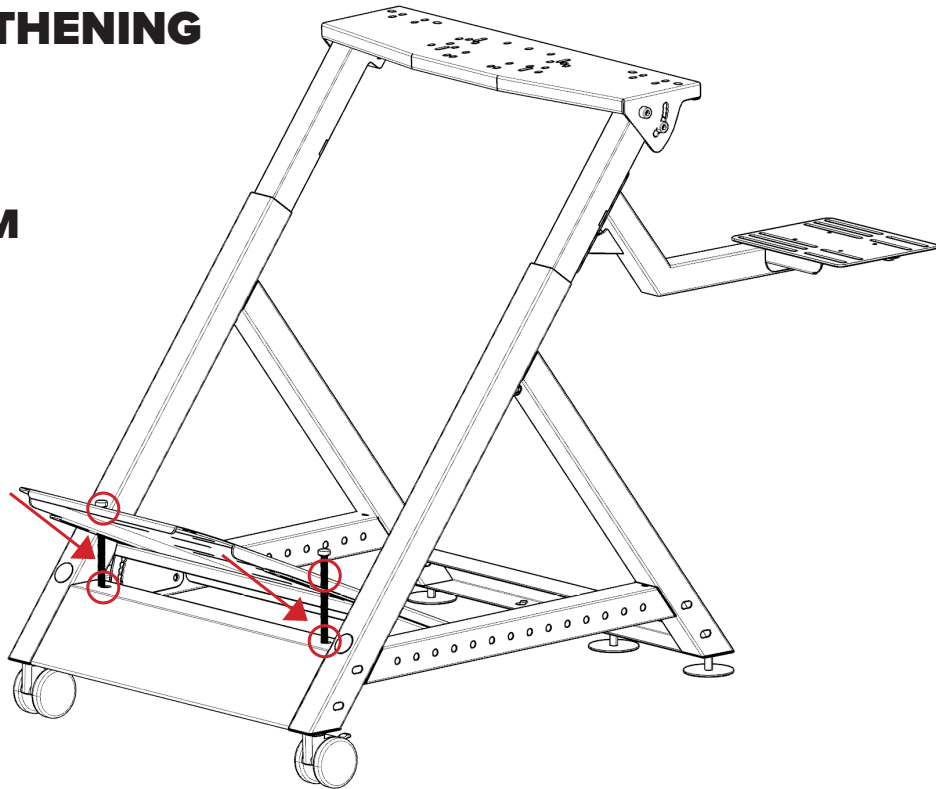

4 X M8 X 60MM

Step 5:

4 X M8 X 20MM

Step 6:

2 X M8 X 15MM

Step 7:

HAND BRAKE PLATE

SHIFTER PLATE

3 X M8 X 60MM
3 X SPIKED WASHERS

Step 8:

OR

PEDAL STRENGTHENING

2 X M8 X 110MM

PEDAL PLATE ANGLE & LENGTH ADJUSTMENT

WHEEL ANGLE ADJUSTMENT

WHEEL STAND DD