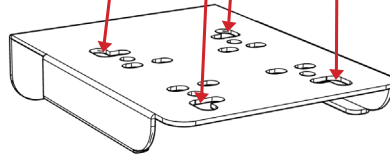

**3 X SPIKED WASHERS
2 X SQUARE WASHERS**

Step 1:

4 X M8 X 15MM

Step 2:

4 X M8 X 20MM

Step 3:

4 X M8 X 50MM

Step 4:

4 X M8 X 60MM

Step 5:

4 X M8 X 20MM

Step 6:

2 X M8 X 15MM

Step 7:

HAND BRAKE PLATE

SHIFTER PLATE

3 X M8 X 60MM
3 X SPIKED WASHERS

Step 8:

OR

PEDAL STRENGTHENING

2 X M8 X 110MM

PEDAL PLATE ANGLE & LENGTH ADJUSTMENT

WHEEL ANGLE ADJUSTMENT

WHEEL STAND DD