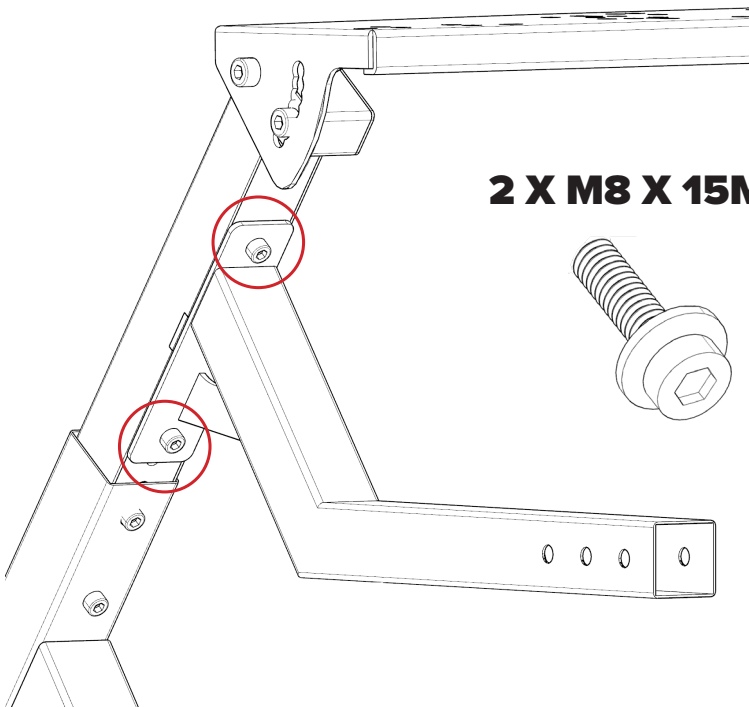

4 X M8 X 60MM

Step 5:

4 X M8 X 20MM

Step 6:

2 X M8 X 15MM

Step 7:

HAND BRAKE PLATE

SHIFTER PLATE

3 X M8 X 60MM
3 X SPIKED WASHERS

Step 8:

OR

PEDAL STRENGTHENING

2 X M8 X 110MM

PEDAL PLATE ANGLE & LENGTH ADJUSTMENT

WHEEL ANGLE ADJUSTMENT

WHEEL STAND DD