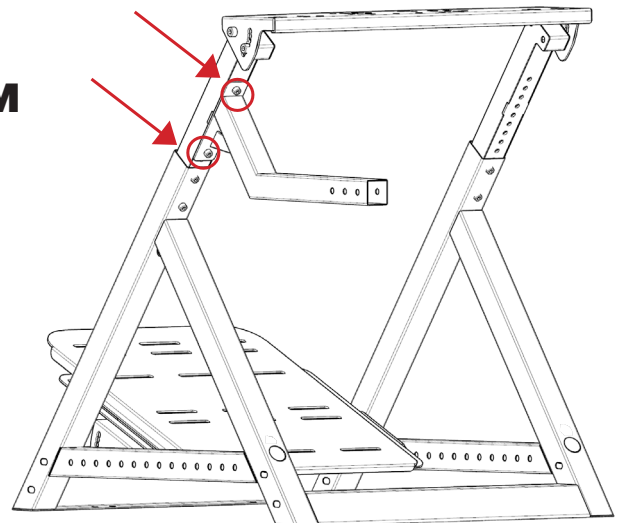

**3 X SPIKED WASHERS
2 X SQUARE WASHERS**

Step 1:

4 X M8 X 15MM

Step 2:

4 X M8 X 20MM

Step 3:

4 X M8 X 50MM

Step 4:

4 X M8 X 60MM

Step 5:

4 X M8 X 20MM

Step 6:

2 X M8 X 15MM

Step 7:

HAND BRAKE PLATE

SHIFTER PLATE

3 X M8 X 60MM
3 X SPIKED WASHERS

Step 8:

OR

PEDAL STRENGTHENING

2 X M8 X 110MM

PEDAL PLATE ANGLE & LENGTH ADJUSTMENT

WHEEL ANGLE ADJUSTMENT

WHEEL STAND DD