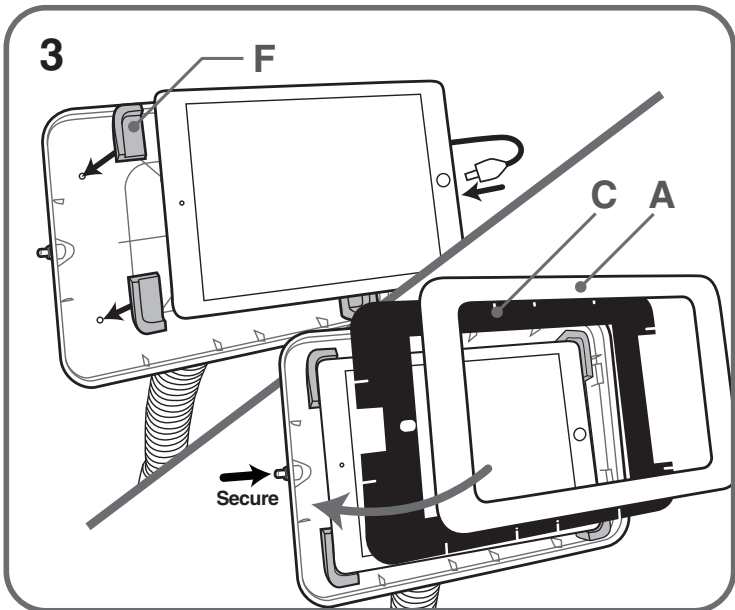

Elevate II

Flex Countertop Kiosk

Assembly Instructions

JOY
thejoyfactory

Contents

A	x1	
B	x1	
C	x1	
D	x1	
E	x1	
F	x4	
G	x2	
H	x4	
I	x4	

Tools required

Optional 90° Module