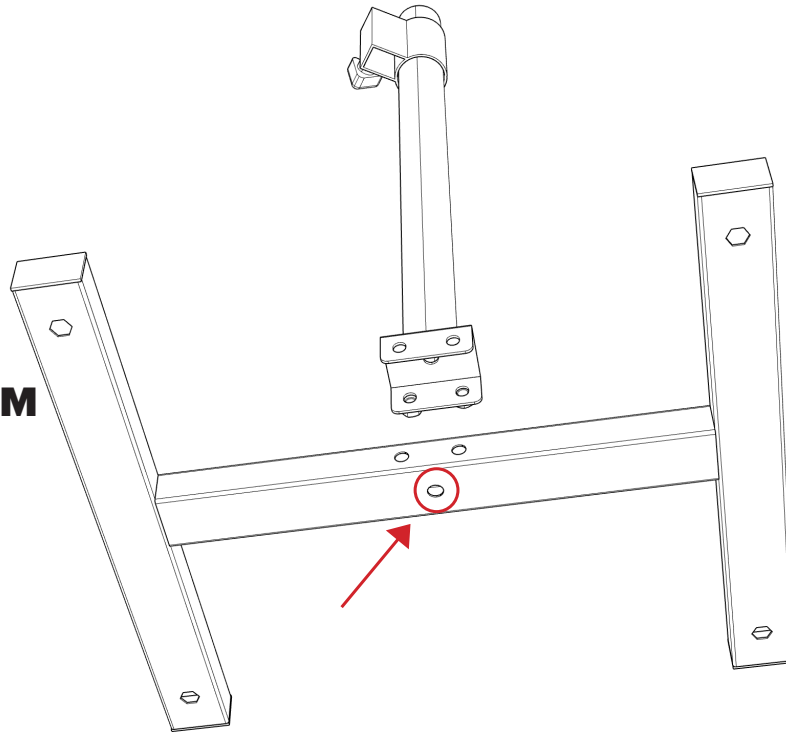

1 X WRENCH

2 X M8 NUTS

4 X ADJUSTABLE FEET

Step 1:

1 X M8 X 60MM

Step 2:

Step 3:

Step 4:

Step 5:

Step 6:

4 X ADJUSTABLE FEET

HEIGHT ADJUSTMENT

ANGLE ADJUSTMENT

MOUNTING POSITIONS

CABLE MANAGEMENT

NEED ASSISTANCE?