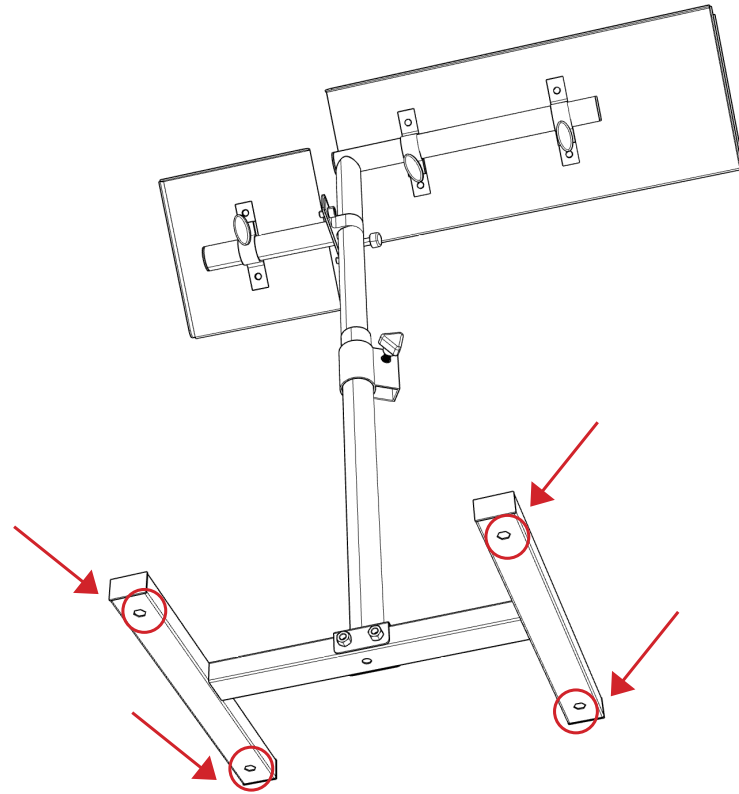

1 X WRENCH

2 X M8 NUTS

4 X ADJUSTABLE FEET

Step 1:

1 X M8 X 60MM

Step 2:

Step 3:

Step 4:

Step 5:

Step 6:

4 X ADJUSTABLE FEET

HEIGHT ADJUSTMENT

ANGLE ADJUSTMENT

MOUNTING POSITIONS

CABLE MANAGEMENT

NEED ASSISTANCE?