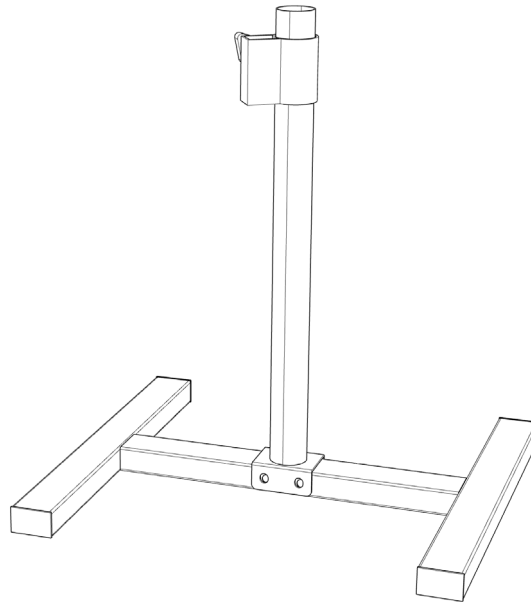

1 X WRENCH

2 X M8 NUTS

4 X ADJUSTABLE FEET

Step 1:

1 X M8 X 60MM

Step 2:

Step 3:

Step 4:

Step 5:

Step 6:

4 X ADJUSTABLE FEET

HEIGHT ADJUSTMENT

ANGLE ADJUSTMENT

MOUNTING POSITIONS

CABLE MANAGEMENT

NEED ASSISTANCE?