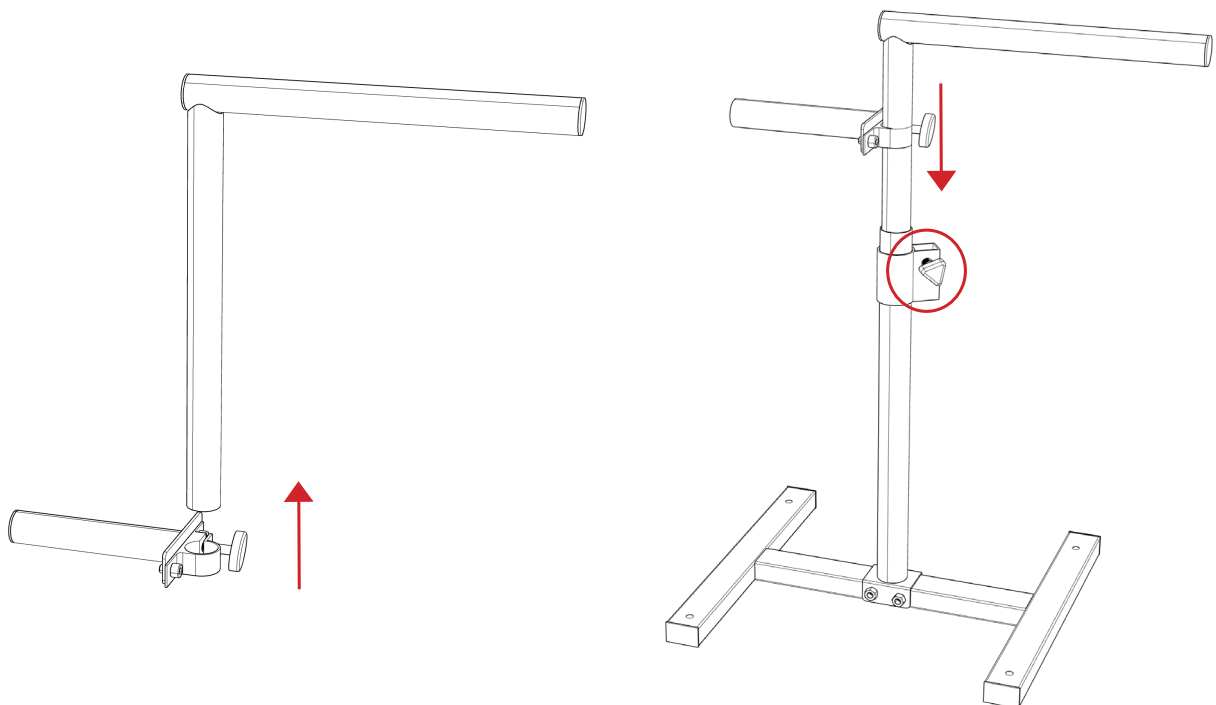

1 X WRENCH

2 X M8 NUTS

4 X ADJUSTABLE FEET

Step 1:

1 X M8 X 60MM

Step 2:

Step 3:

Step 4:

Step 5:

Step 6:

4 X ADJUSTABLE FEET

HEIGHT ADJUSTMENT

ANGLE ADJUSTMENT

MOUNTING POSITIONS

CABLE MANAGEMENT

NEED ASSISTANCE?