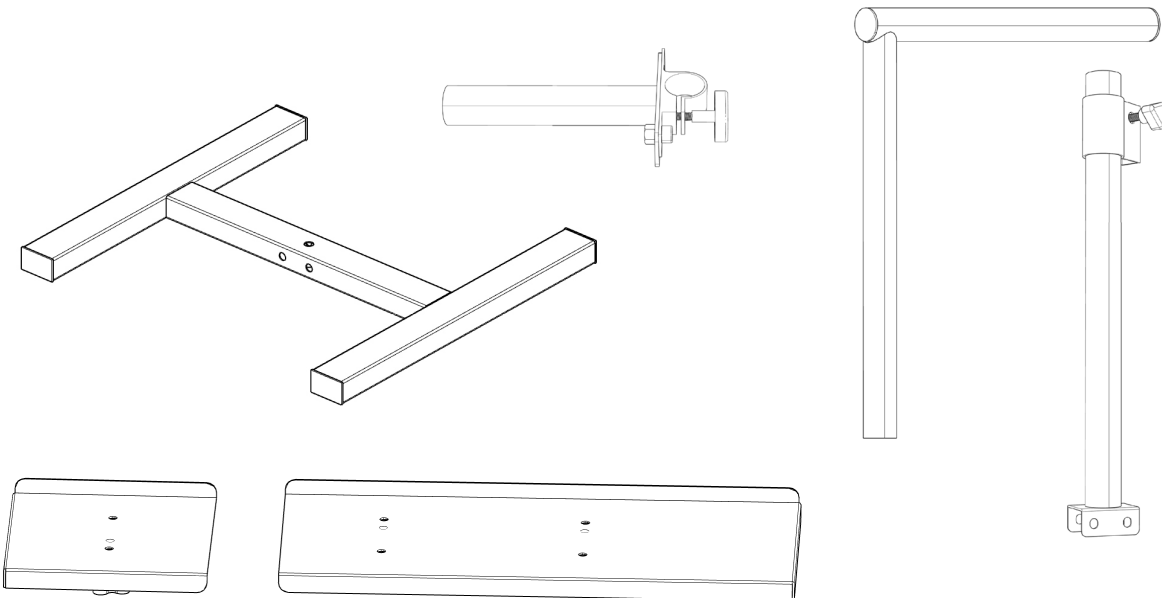

WARNING

CHOKING HAZARD - Small parts not for children under 3 years or any individuals who have a tendency to place inedible objects in their mouths

What's In The Box:

3 X M8 60MM

1 X M8 ALLEN KEY

3 X M8 WASHERS

1 X WRENCH

2 X M8 NUTS

4 X ADJUSTABLE FEET

Step 1:

1 X M8 X 60MM

Step 2:

Step 3:

Step 4: