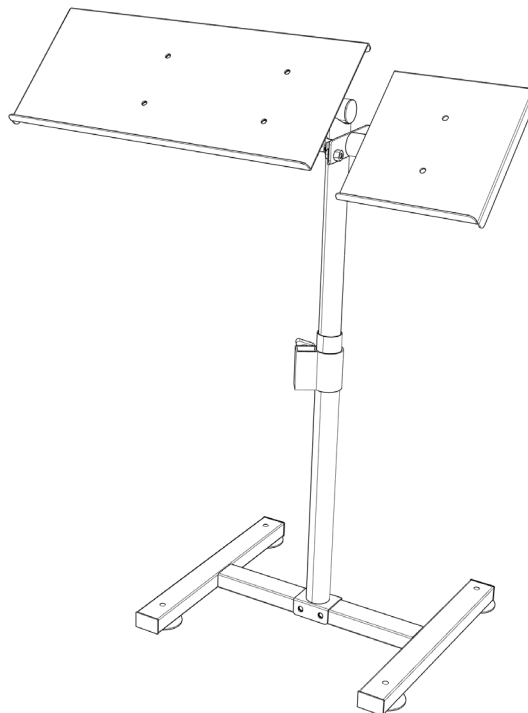

1 X WRENCH

2 X M8 NUTS

4 X ADJUSTABLE FEET

Step 1:

1 X M8 X 60MM

Step 2:

Step 3:

Step 4:

Step 5:

Step 6:

4 X ADJUSTABLE FEET

HEIGHT ADJUSTMENT

ANGLE ADJUSTMENT

MOUNTING POSITIONS

CABLE MANAGEMENT

NEED ASSISTANCE?