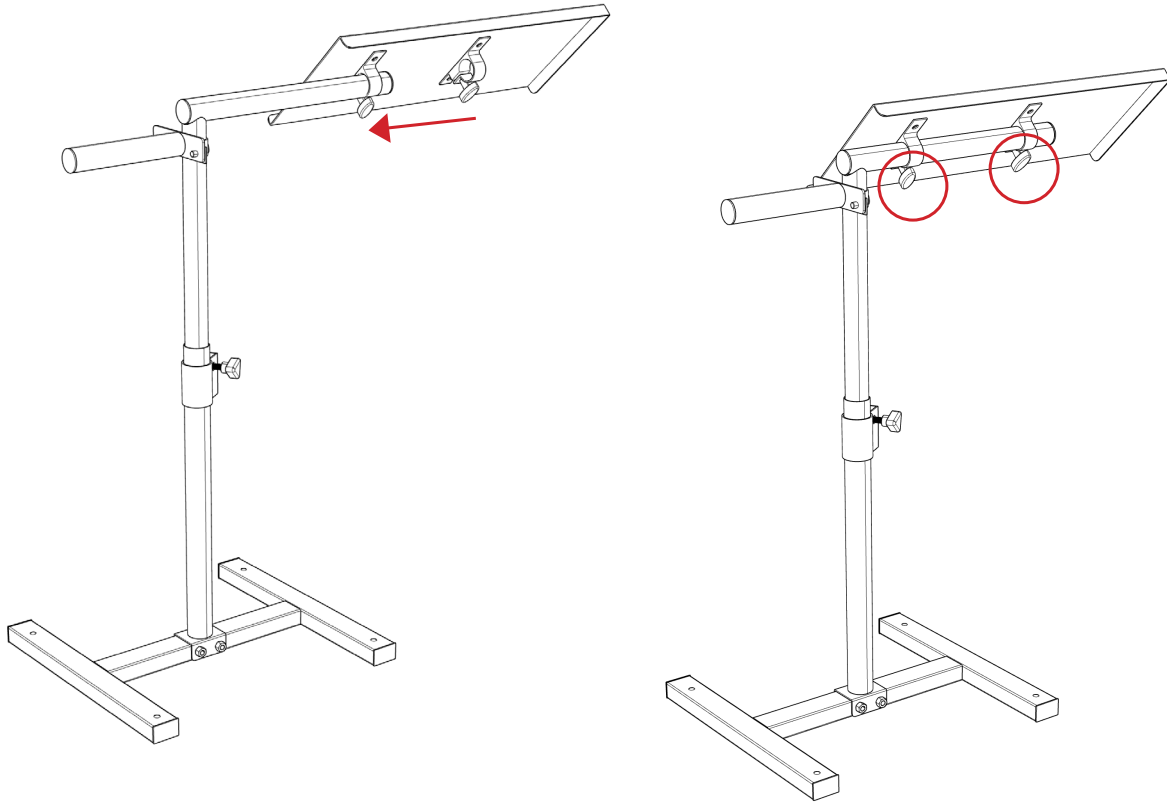

1 X WRENCH

2 X M8 NUTS

4 X ADJUSTABLE FEET

Step 1:

1 X M8 X 60MM

Step 2:

Step 3:

Step 4:

Step 5:

Step 6:

4 X ADJUSTABLE FEET

HEIGHT ADJUSTMENT

ANGLE ADJUSTMENT

MOUNTING POSITIONS

CABLE MANAGEMENT

NEED ASSISTANCE?