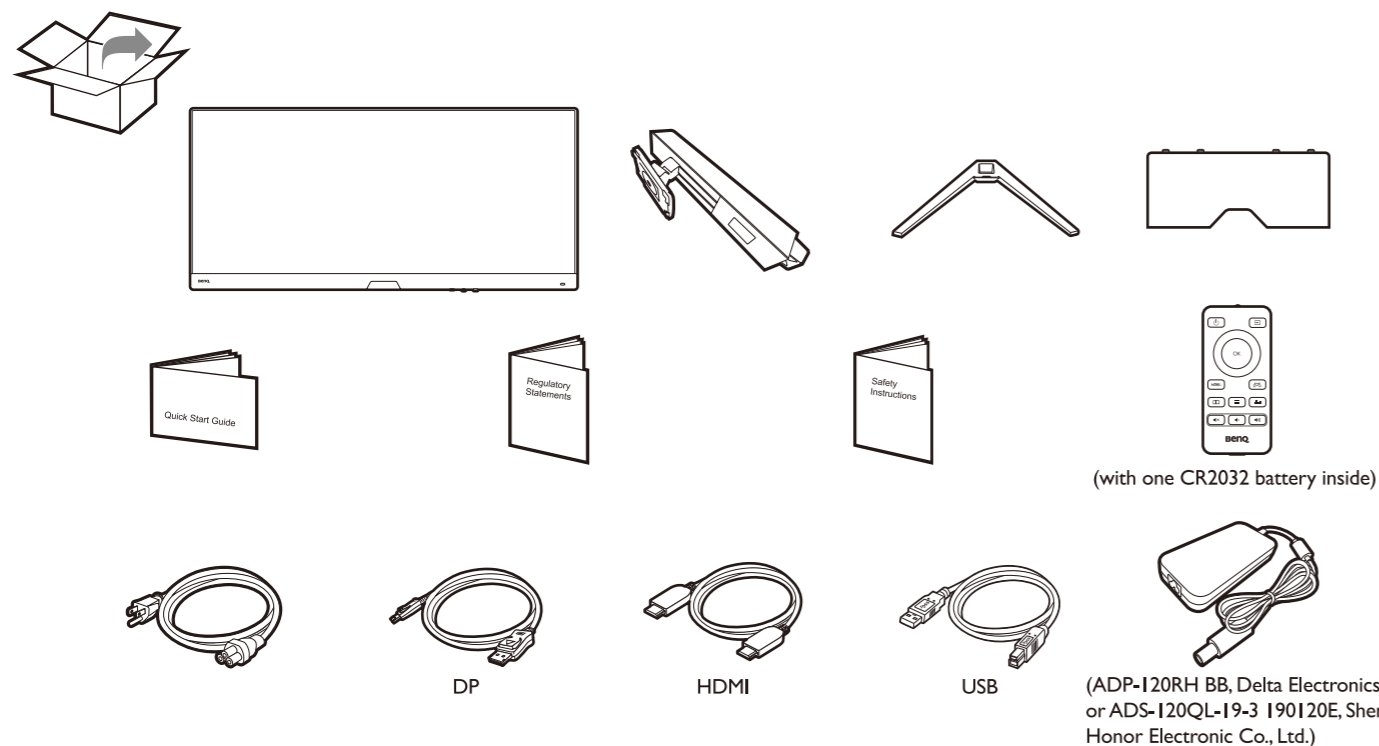

MOBIUZ™

LCD Monitor Quick Start Guide

EX3410R

DN: EX3410R-EQ-V0

© 2021 BenQ Corporation. All rights reserved. Rights of modification reserved.

- 8 Video
- 9 Audio
- 10 USB

0-40°C 10-90% 0-3000m

-20-60°C 10-60% 0-12000m