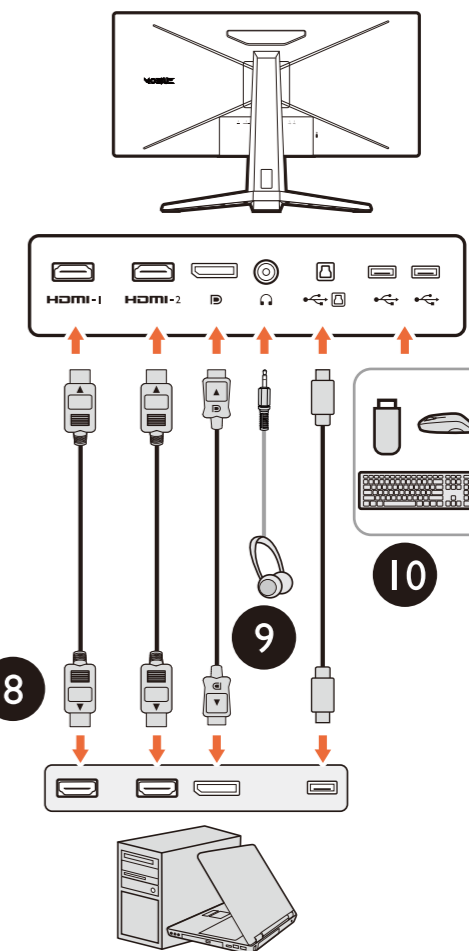

MOBIUZ™

LCD Monitor Quick Start Guide

EX3410R

DN: EX3410R-EQ-V0

© 2021 BenQ Corporation. All rights reserved. Rights of modification reserved.

- 8 Video
- 9 Audio
- 10 USB

0-40°C 10-90% 0-3000m

-20-60°C 10-60% 0-12000m

HDMI™
HIGH-DEFINITION MULTIMEDIA INTERFACE
(For models with HDMI inputs)

P/N: 4J.XXXXX.XXX

11

12

13

14

15

(HDMI / HDMI2 / DP)