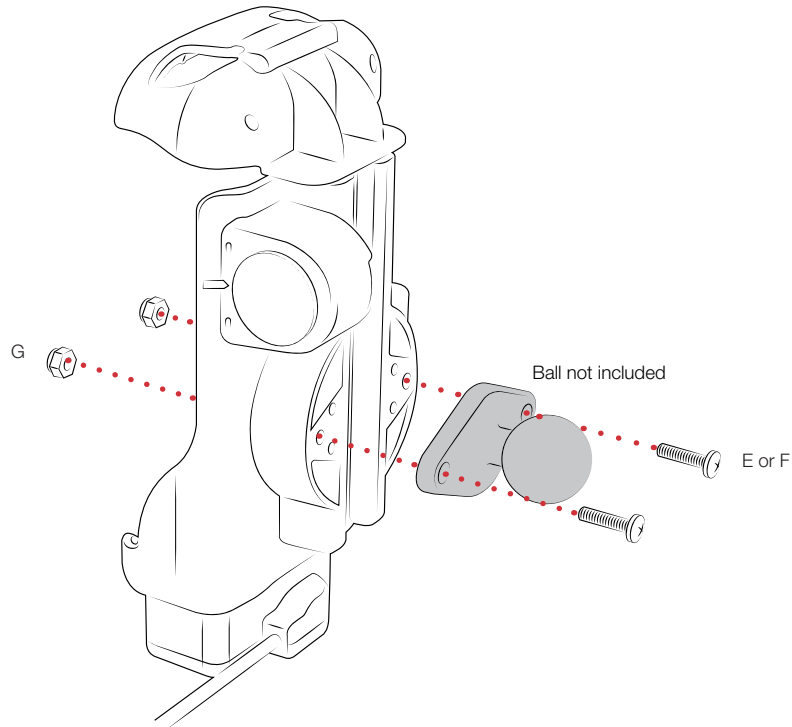

Part Index

*not to scale

For Zebra TC53 & TC58 with Rugged Boot

For Zebra TC53 & TC58 without Rugged Boot

RMR-INS-ZE17-2

Safety Precaution

Do not install this product near or over an airbag deployment area or in a location that obstructs the driver's vision or interferes with vehicle operation. National Products, Inc does not assume responsibility or liability for any such personal injury, death or property damage.