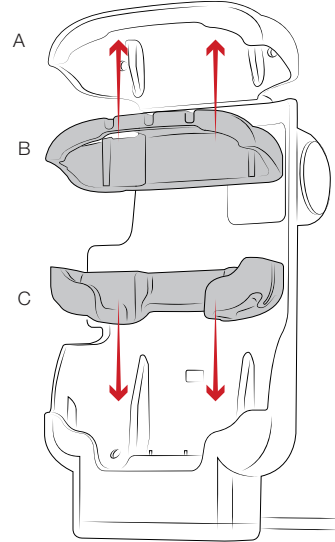

Part Index

*not to scale

For Zebra TC53 & TC58 with Rugged Boot

For Zebra TC53 & TC58 without Rugged Boot

RMR-INS-ZE17-2

Safety Precaution

Do not install this product near or over an airbag deployment area or in a location that obstructs the driver's vision or interferes with vehicle operation. National Products, Inc does not assume responsibility or liability for any such personal injury, death or property damage.