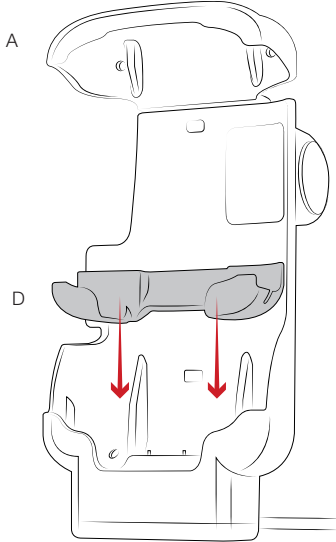

Part Index

*not to scale

For Zebra TC53 & TC58 with Rugged Boot

For Zebra TC53 & TC58 without Rugged Boot

RMR-INS-ZE17-2

Safety Precaution

Do not install this product near or over an airbag deployment area or in a location that obstructs the driver's vision or interferes with vehicle operation. National Products, Inc does not assume responsibility or liability for any such personal injury, death or property damage.