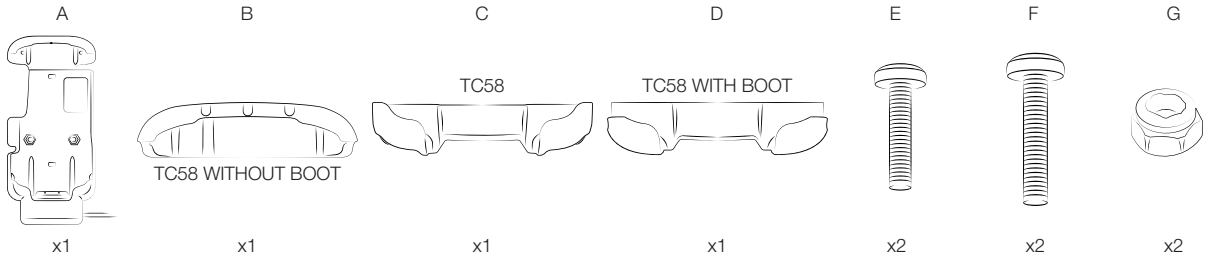

Part Index

*not to scale

For Zebra TC53 & TC58 with Rugged Boot

For Zebra TC53 & TC58 without Rugged Boot

RMR-INS-ZE17-2

Safety Precaution

Do not install this product near or over an airbag deployment area or in a location that obstructs the driver's vision or interferes with vehicle operation. National Products, Inc does not assume responsibility or liability for any such personal injury, death or property damage.