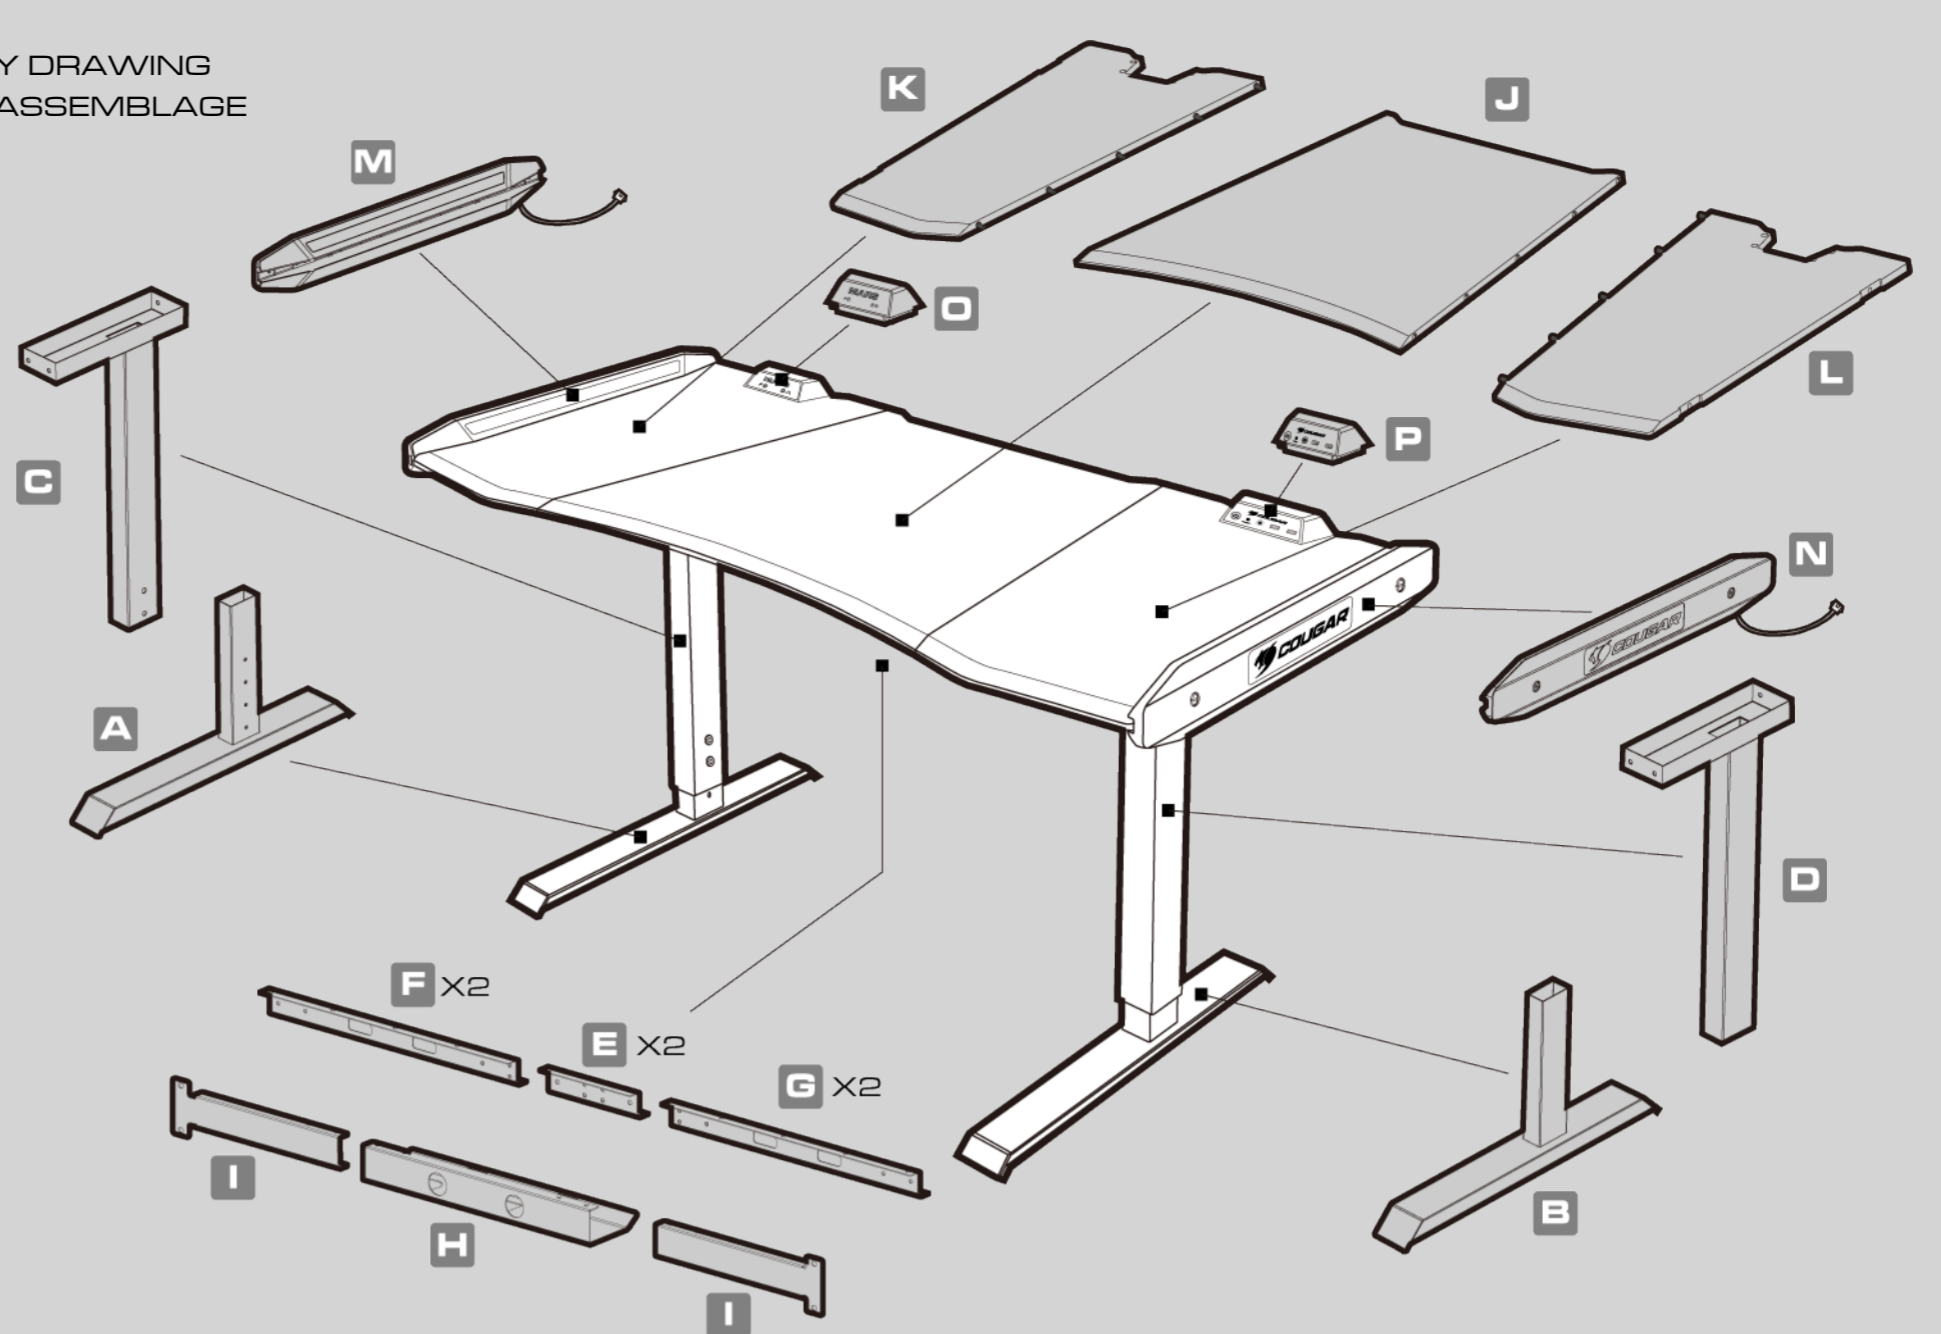

MARS

GAMING DESK

ASSEMBLY DRAWING DESSIN D'ASSEMBLAGE