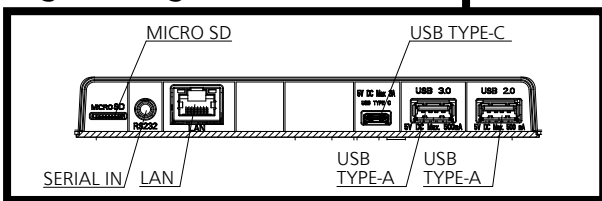

For signals without ○ in the Plug and Play-supported signal column, resolutions may not be selected on the PC side even if this unit supports those signals.

Note

- An auto detected signal format may be differently displayed from the actual input signal.
- [i] shown after the number of dots of resolution means the interlace signal.

● Drawing of terminals

View from back

Magnified figure of terminal b

Magnified figure of terminal a

Sectional view of terminal a
(MICRO SD / SERIAL IN / LAN / USB TYPE-C /
USB TYPE-A / USB TYPE-A)

Terminal a
55SQE2W Terminal (Bottom)

Units : mm (inches)

	MICRO SD	SERIAL	LAN	USB TYPE-C	USB TYPE-A
A	5.1 (0.2)	7.7 (0.3)	9.3 (0.36)	4.8 (0.18)	7.3 (0.28)
B	-	0.7 (0.02)	5.1 (0.2)	-	-
C	27.0 (1.06)				

Sectional view of terminal b
(HDMI OUT / HDMI 1 / DisplayPort INPUT /
AUDIO OUT / IR IN / HDMI 4 / HDMI 3 / HDMI 2)