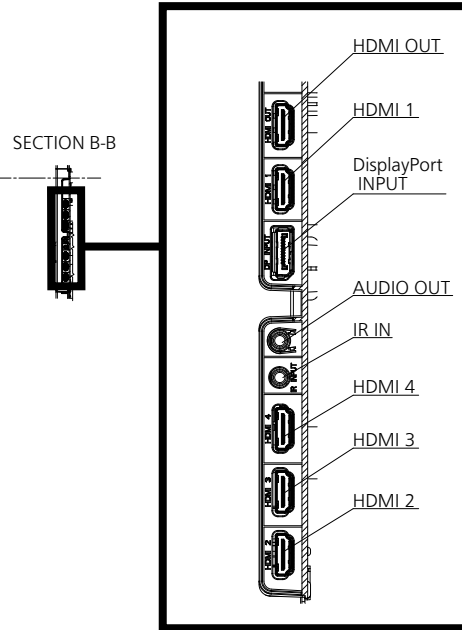

INCLUDED ACCESSORIES

- Remote Control - Batteries (AA Size) x 2
- AC cord x 3 (USA/EU/UK/AUS) (approx. 2 m (78.7"))
- IR sensor x 1 (cable length approx. 1480 mm (4.85 ft))
- IR Sensor Holder x 1 (Screw x 2)
- RS232C cable x 1 (Approx. 1 m (3.28 ft)) - Clamper x 3
- VESA spacers x 4 (Spacer : H 22 mm (0.87"), Φ 25 mm (0.99"), Screw : M6 42 mm (1.65"))
- (Spacers H 22 mm (0.87") Φ 25 mm (0.99"))

For signals without ○ in the Plug and Play-supported signal column, resolutions may not be selected on the PC side even if this unit supports those signals.

Note

- An auto detected signal format may be differently displayed from the actual input signal.
- [i] shown after the number of dots of resolution means the interlace signal.

● Drawing of terminals

View from back

Magnified figure of terminal b

Magnified figure of terminal a

Sectional view of terminal a
(MICRO SD / SERIAL IN / LAN / USB TYPE-C /
USB TYPE-A / USB TYPE-A)

Terminal a
55SQE2W Terminal (Bottom)

Units : mm (inches)

	MICRO SD	SERIAL	LAN	USB TYPE-C	USB TYPE-A
A	5.1 (0.2)	7.7 (0.3)	9.3 (0.36)	4.8 (0.18)	7.3 (0.28)
B	-	0.7 (0.02)	5.1 (0.2)	-	-
C	27.0 (1.06)				

Sectional view of terminal b
(HDMI OUT / HDMI 1 / DisplayPort INPUT /
AUDIO OUT / IR IN / HDMI 4 / HDMI 3 / HDMI 2)