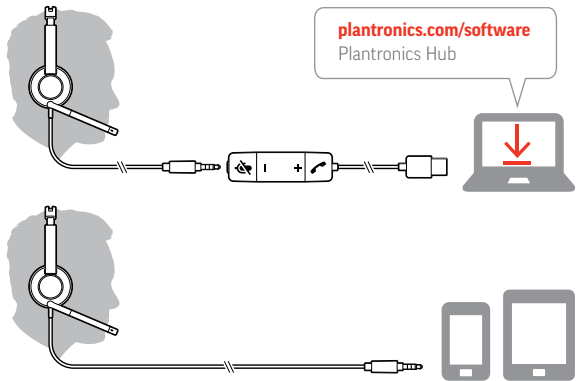

CONNECT TO DEVICE

CONNECT TO HEADSET

FIT

QUICK START

BLACKWIRE 5200

? plantronics.com/support

© 2019 Plantronics, Inc. All rights reserved. Poly, the propeller design, and the Poly logo are trademarks of Plantronics, Inc. All other trademarks are the property of their respective owners. Manufactured by Plantronics