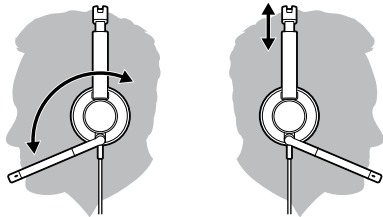

CONNECT TO DEVICE

CONNECT TO HEADSET

FIT

QUICK START

BLACKWIRE 5200

? plantronics.com/support

© 2019 Plantronics, Inc. All rights reserved. Poly, the propeller design, and the Poly logo are trademarks of Plantronics, Inc. All other trademarks are the property of their respective owners. Manufactured by Plantronics