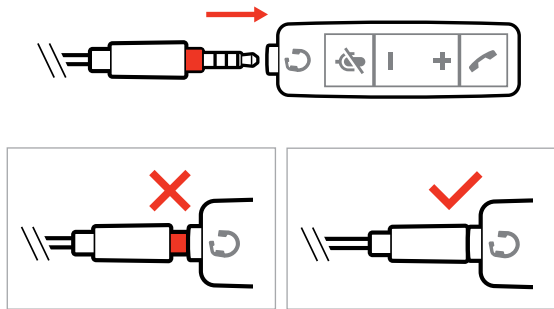

CONNECT TO DEVICE

CONNECT TO HEADSET

FIT

QUICK START

BLACKWIRE 5200

? plantronics.com/support

© 2019 Plantronics, Inc. All rights reserved. Poly, the propeller design, and the Poly logo are trademarks of Plantronics, Inc. All other trademarks are the property of their respective owners. Manufactured by Plantronics