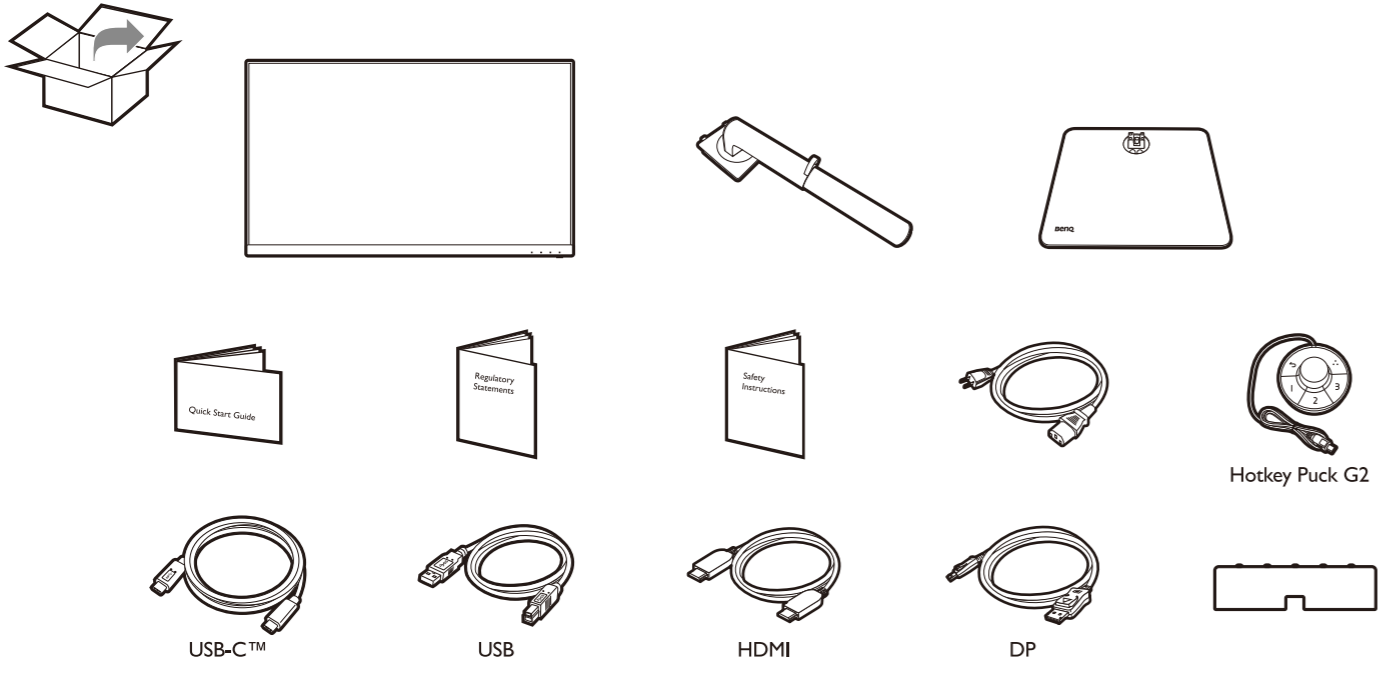

LCD Monitor Quick Start Guide

DesignVue Designer Monitor | PD Series

DN: PD06U-EQ-V1

© 2022 BenQ Corporation. All rights reserved. Rights of modification reserved.

- 8 Video
- 9 Audio
- 10 USB
- 11 Hotkey Puck G2