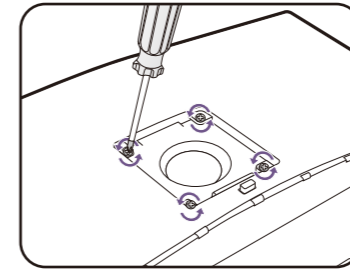

How to use Hotkey Puck G2

12

13

14

15

16

1

M4 x 10 mm

2

Working with multiple inputs with one set of keyboard and mouse (KVM Switch)

Connections

Switch of KVM sources

Software installation

Display Pilot: for display arrangement & color matching (ICCsyntax)

1

2