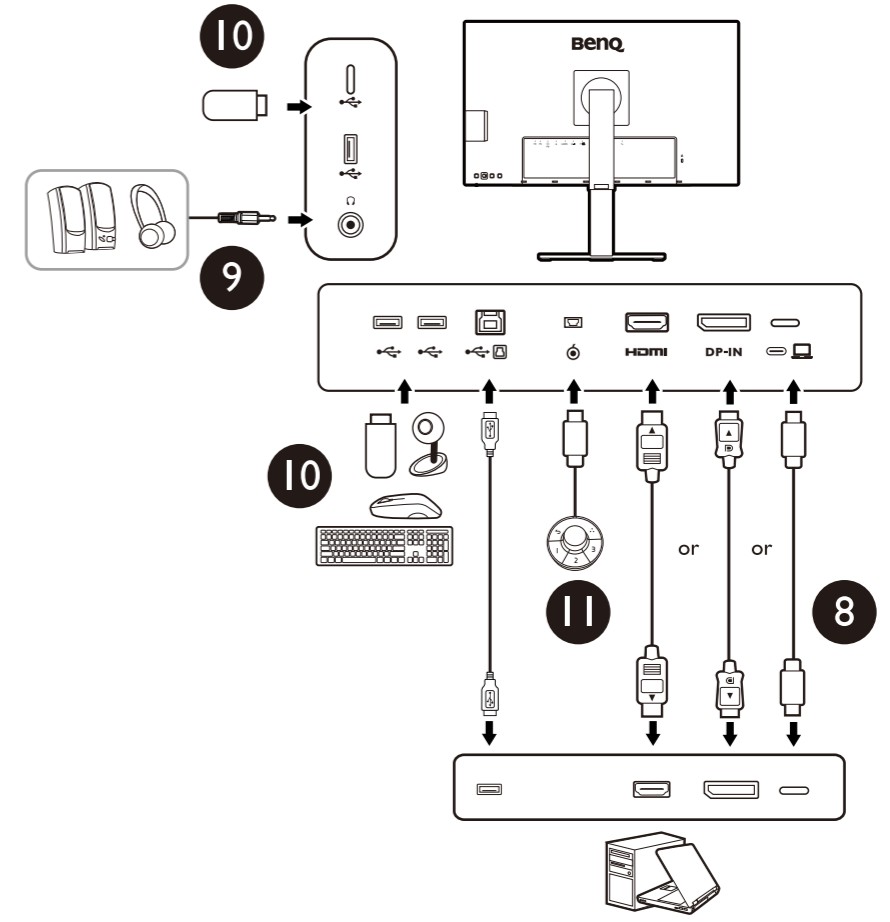

LCD Monitor Quick Start Guide

DesignVue Designer Monitor | PD Series

DN: PD06U-EQ-V1

© 2022 BenQ Corporation. All rights reserved. Rights of modification reserved.

- 8 Video
- 9 Audio
- 10 USB
- 11 Hotkey Puck G2

2

Working with multiple inputs with one set of keyboard and mouse (KVM Switch)

Connections

Switch of KVM sources

Software installation

Display Pilot: for display arrangement & color matching (ICCsyntax)

1

2